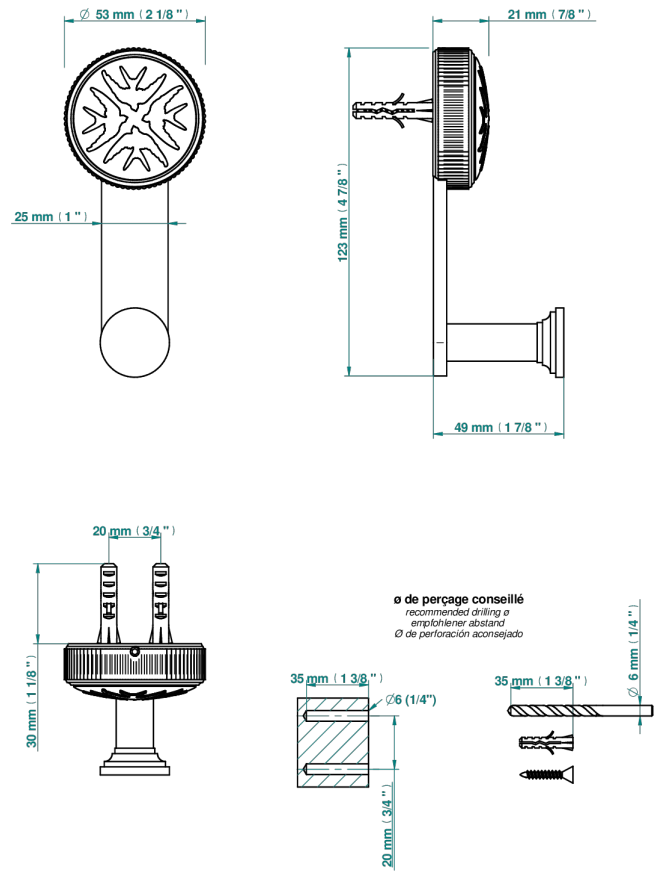

HIRONDELLES

A4J-517

Single robe hook

75140

19/10/2021

CHARACTERISTIC

- Hirondelles
- Single robe hook

AVAILABLE FINITIONS

Umber PVD - H66
Varnished matt antique red copper (color finish) - H07