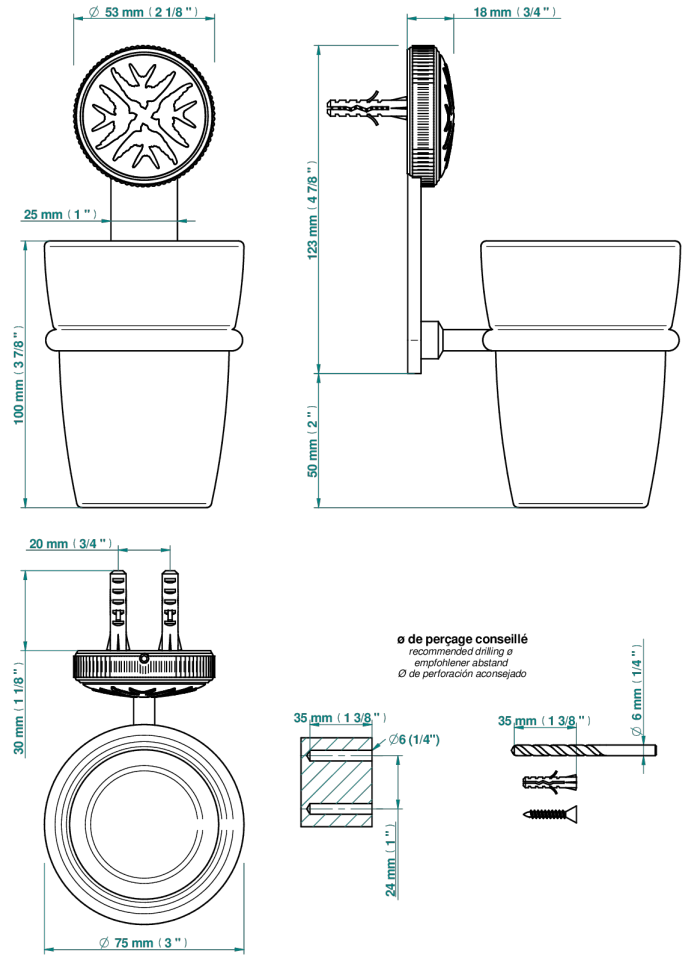

HIRONDELLES

A4J-536

Tumbler holder, wall mounted

CHARACTERISTIC

- Hironnelles
- Tumbler holder, wall mounted

AVAILABLE FINITIONS

Black ceram - D30
Blush PVD - H62
Brass color PVD - H49
Brown bronze color PVD - F33
Chrome polished - A02
Copper antique matt, coated - H07