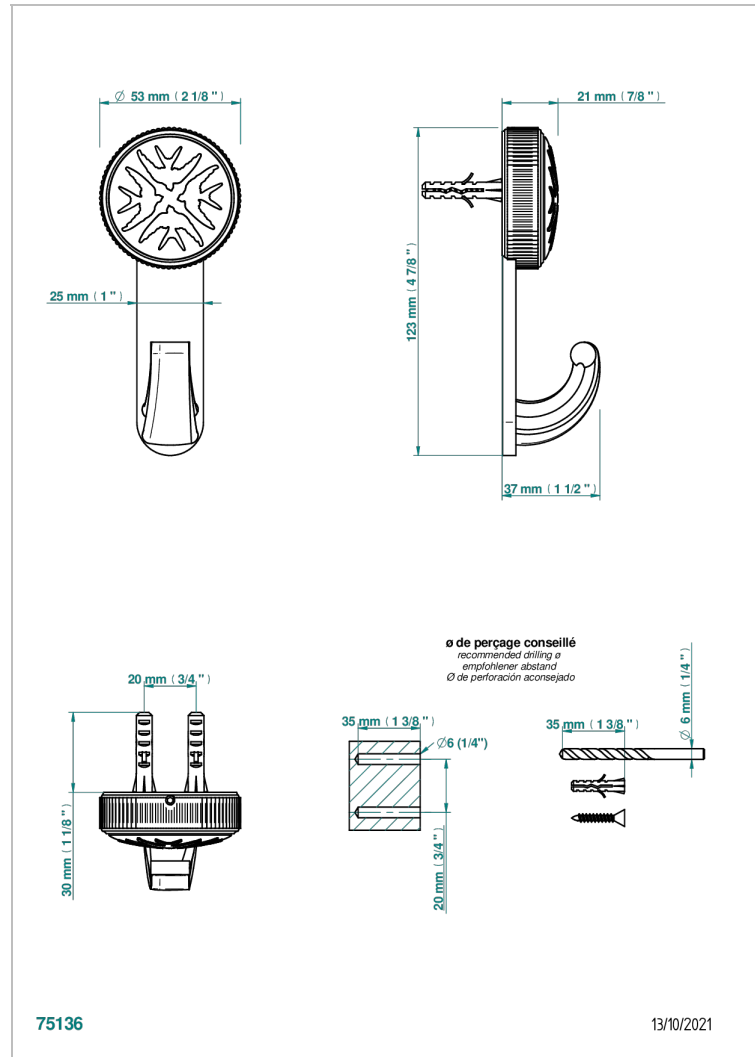

# HIRONDELLES

A4J-508

Single robe hook

## CHARACTERISTIC

- Hirondelles
- Single robe hook