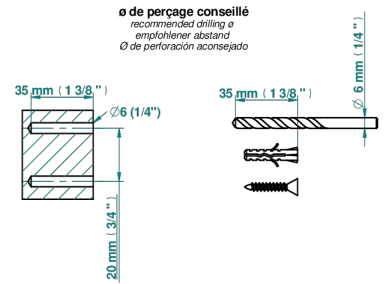

HIRONDELLES

A4J-508

Single robe hook

THG
PARIS

75136

13/10/2021

CHARACTERISTIC

- Hirondelles
- Single robe hook