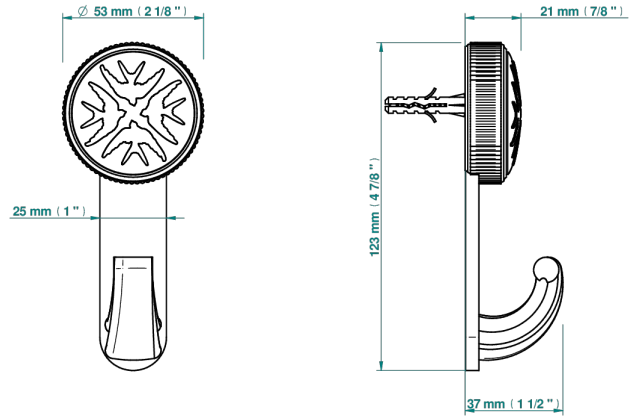

HIRONDELLES

A4J-508

Single robe hook

THG
PARIS

75136

13/10/2021

CHARACTERISTIC

- Hirondelles
- Single robe hook