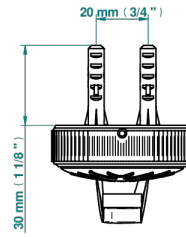

HIRONDELLES

A4J-508

Single robe hook

THG
PARIS

75136

13/10/2021

CHARACTERISTIC

- Hirondelles
- Single robe hook