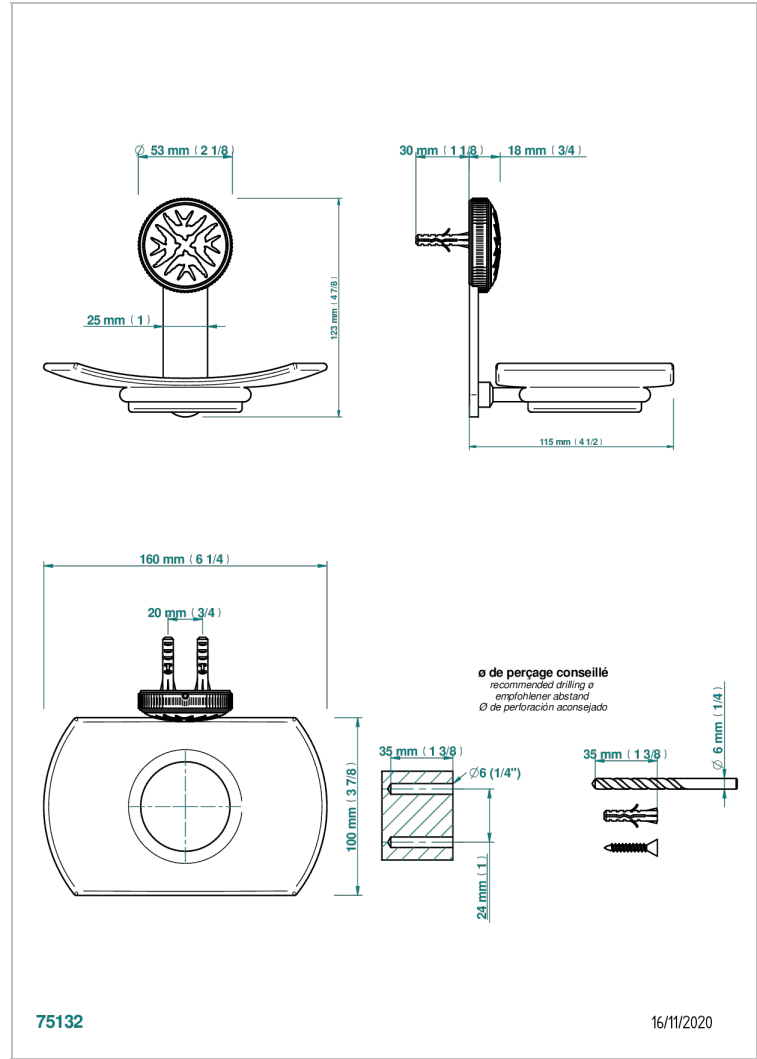

HIRONDELLES

A4J-500

Glass soap dish, wall mounted

THG[®]
PARIS

CHARACTERISTIC

- Hironnelles
- Glass soap dish, wall mounted

AVAILABLE FINITIONS

Black ceram - D30
Blush PVD - H62
Brass color PVD - H49
Brown bronze color PVD - F33
Chrome polished - A02
Copper antique matt, coated - H07