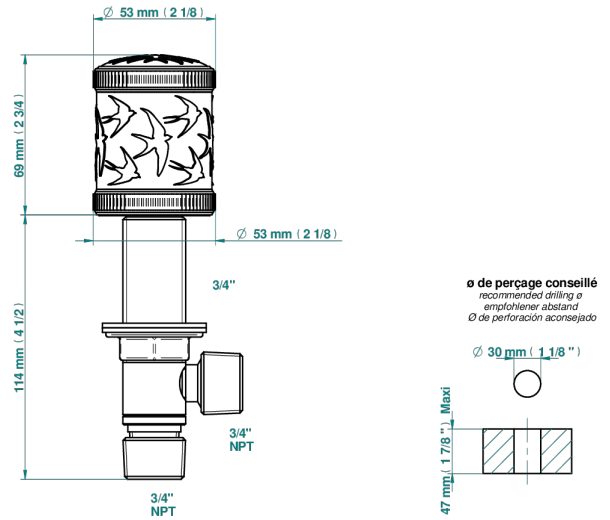

# HIRONDELLES

A4J-36

Rim mounted 3/4" valve

75128

12/04/2024

## CHARACTERISTIC

- Hironnelles
- Rim mounted 3/4" valve