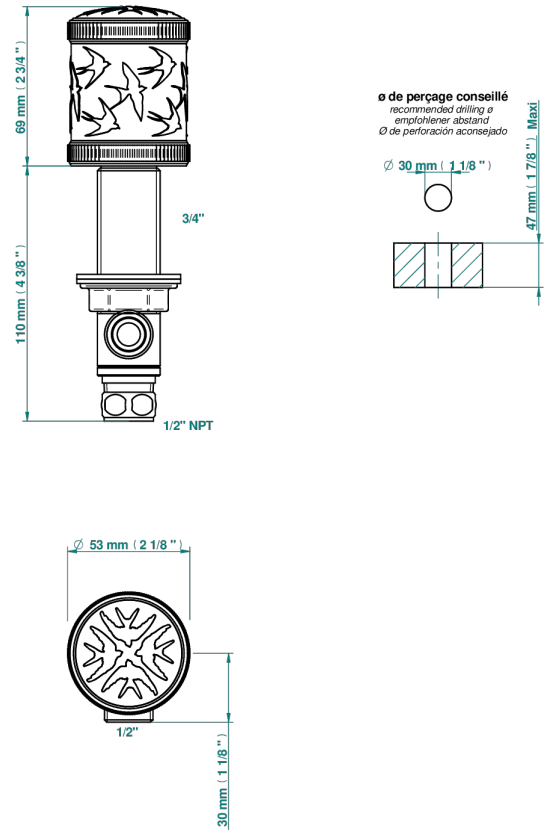

HIRONDELLES

A4J-35/US

1/2" deck valve with trim for lavatory

75126

28/12/2020

CHARACTERISTIC

- Hironnelles
- 1/2" deck valve with trim for lavatory

AVAILABLE FINITIONS