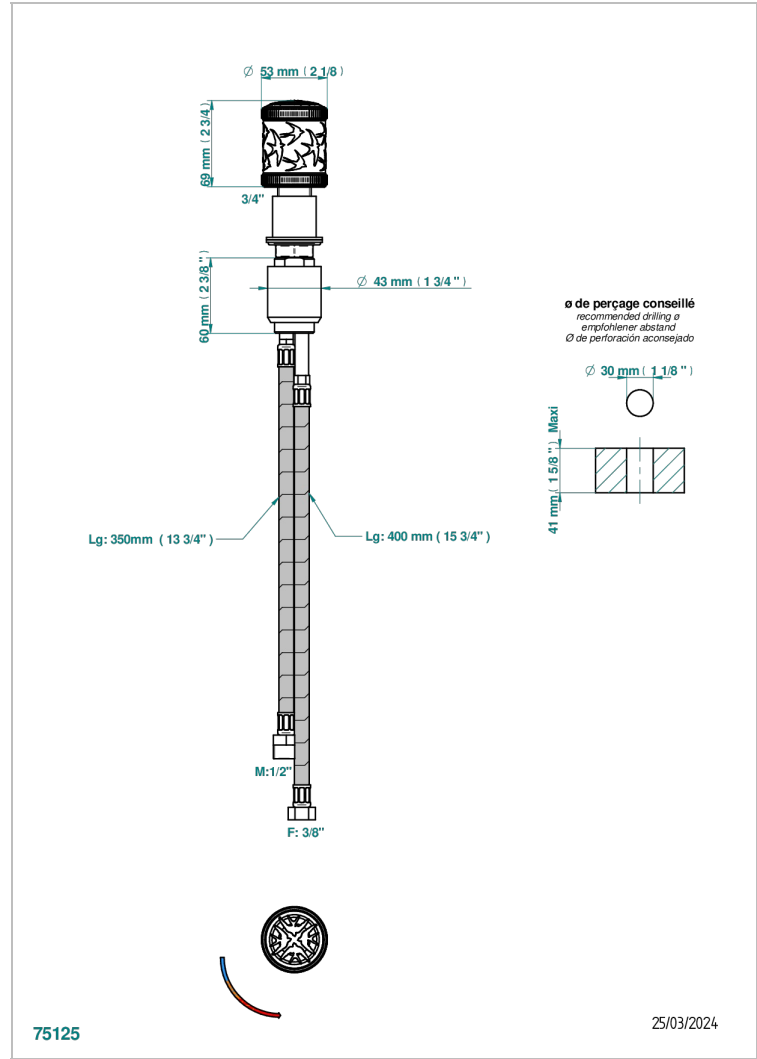

HIRONDELLES

A4J-6532

Rim mounted ceramic mixer with progressive cartridge

CHARACTERISTIC

- ACS : 22ACCLY009

STANDARDS

AVAILABLE FINITIONS

Black ceram - D30
Blush PVD - H62
Brass color PVD - H49
Brown bronze color PVD - F33
Chrome polished - A02
Copper antique matt, coated - H07

Matt nickel (American satin) - C01
Matt nickel color PVD - H56
Nickel antique / Sovereign - H28
Nickel color PVD - H55
Nickel polished - B01
Soft gold - F30

Soft matt gold - F31
Umber PVD - H66