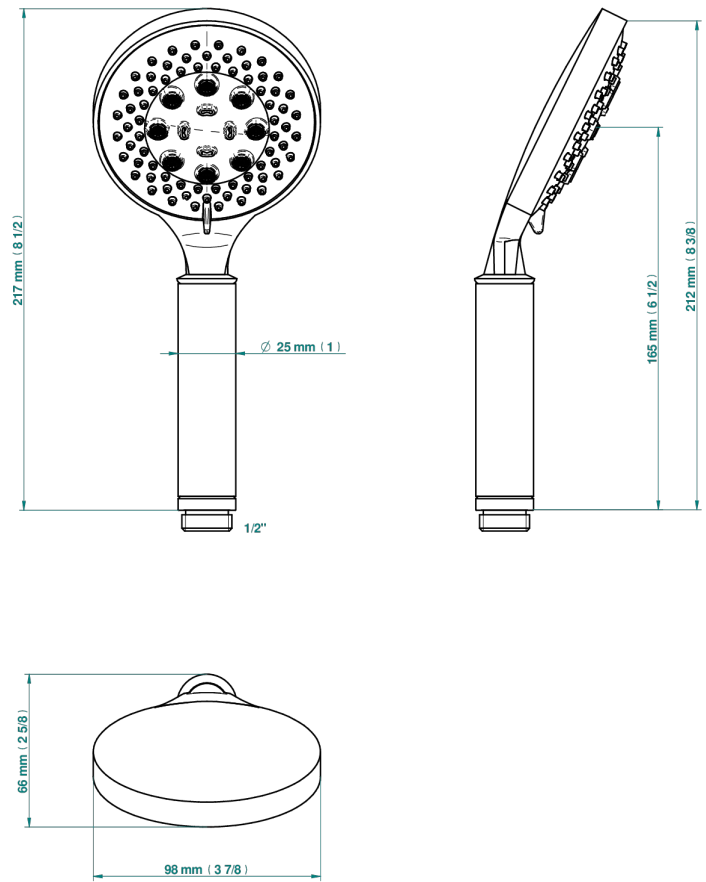

GENERAL ITEMS

G00-66M3J

Metal handshower 1/2" , with 3 function jets

75124

19/11/2020

CHARACTERISTIC

- General Items
- Metal handshower 1/2" , with 3 function jets

AVAILABLE FINITIONS

Antique nickel - H28
Black ceram - D30
Blush PVD - H62
Brass color PVD - H49
Brown bronze color PVD - F33
Gold color PVD - H52

Graphite PVD - H64
Lacquered light bronze - D01
Matt Umber PVD - H67
Matt blush PVD - H60
Matt brass color PVD - H50
Matt brown bronze color PVD - F34