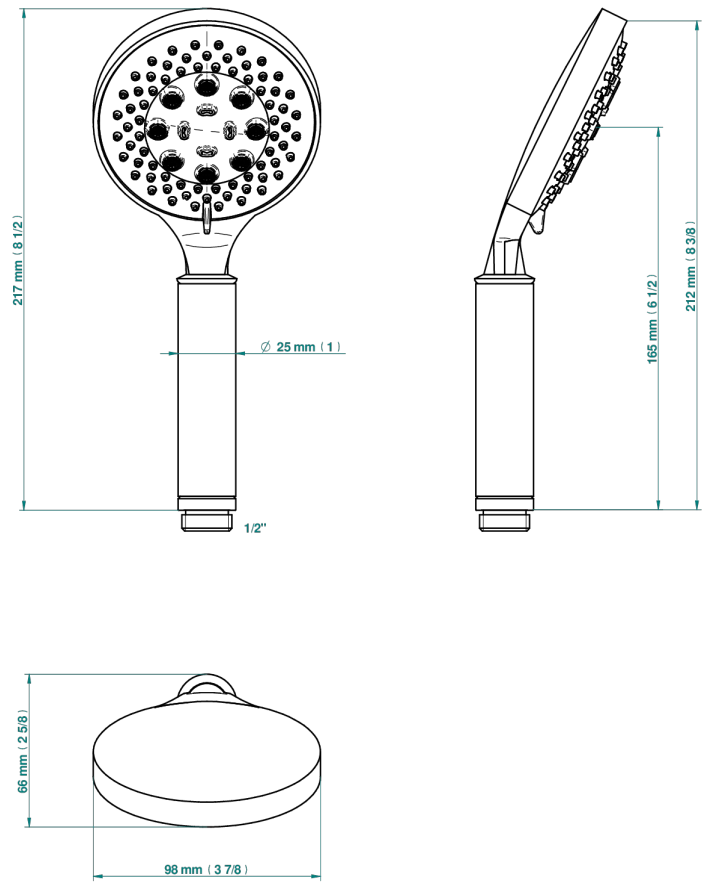

GENERAL ITEMS

G00-66M3J

Metal handshower 1/2" , with 3 function jets

75124

19/11/2020

CHARACTERISTIC

- General Items
- Metal handshower 1/2" , with 3 function jets

AVAILABLE FINITIONS

Antique nickel - H28
Black ceram - D30
Blush PVD - H62
Brass color PVD - H49
Brown bronze color PVD - F33
Gold color PVD - H52

Graphite PVD - H64
Lacquered light bronze - D01
Matt Umber PVD - H67
Matt blush PVD - H60
Matt brass color PVD - H50
Matt brown bronze color PVD - F34