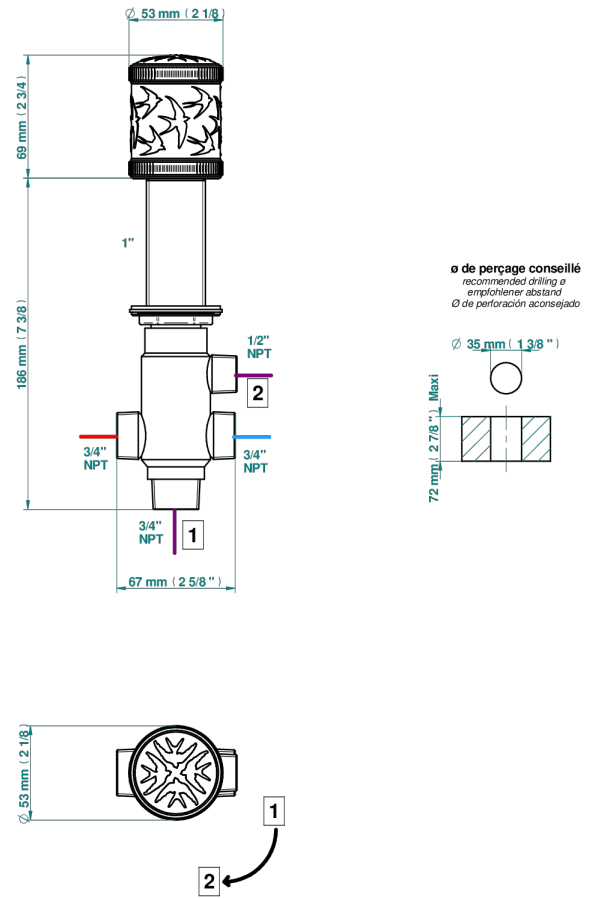

# HIRONDELLES

A4J-50/4/VG

Rim mounted 4 way diverter : 2 inlets and 2 outlets

75120

20/03/2024

## CHARACTERISTIC

- Hirondelles
- Rim mounted 4 way diverter : 2 inlets and 2 outlets