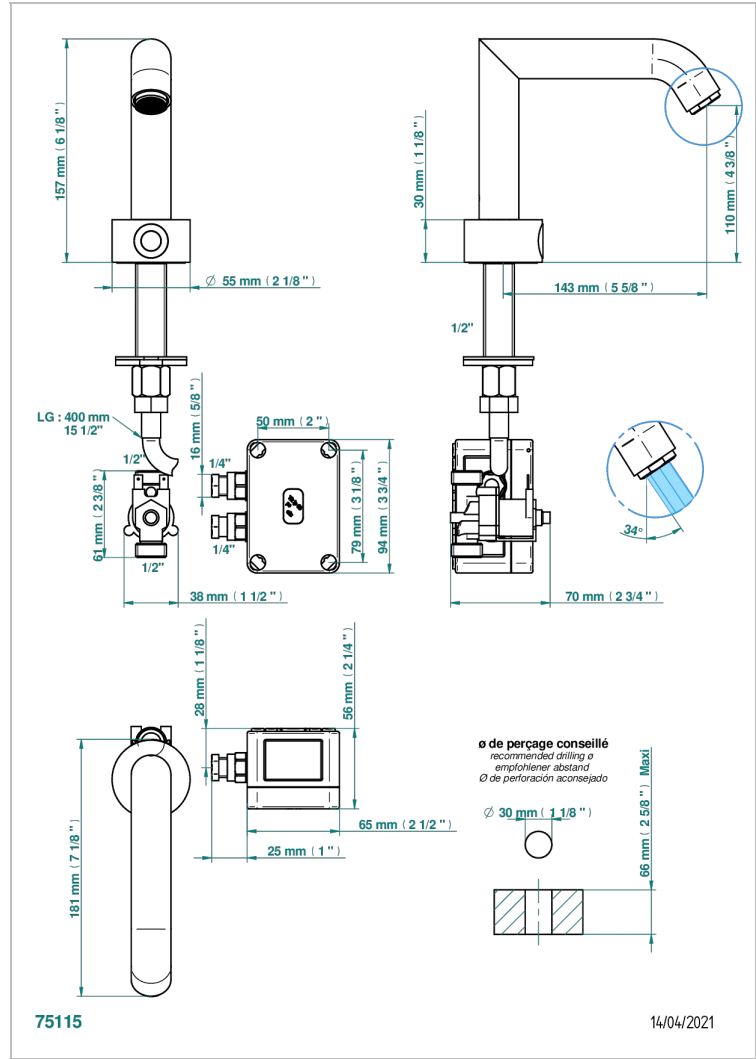

Electronic tap for washbasin with infra-red presence detection, without pop-up waste - mains-powered

CHARACTERISTIC

- ACS : 21ACCLY484

STANDARDS

AVAILABLE FINITIONS

- Antique nickel - H28
- Black ceram - D30
- Matt chrome - C02
- Matt gold - F07
- Matt nickel (color finish) - C01
- Polished chrome (color finish) - A02