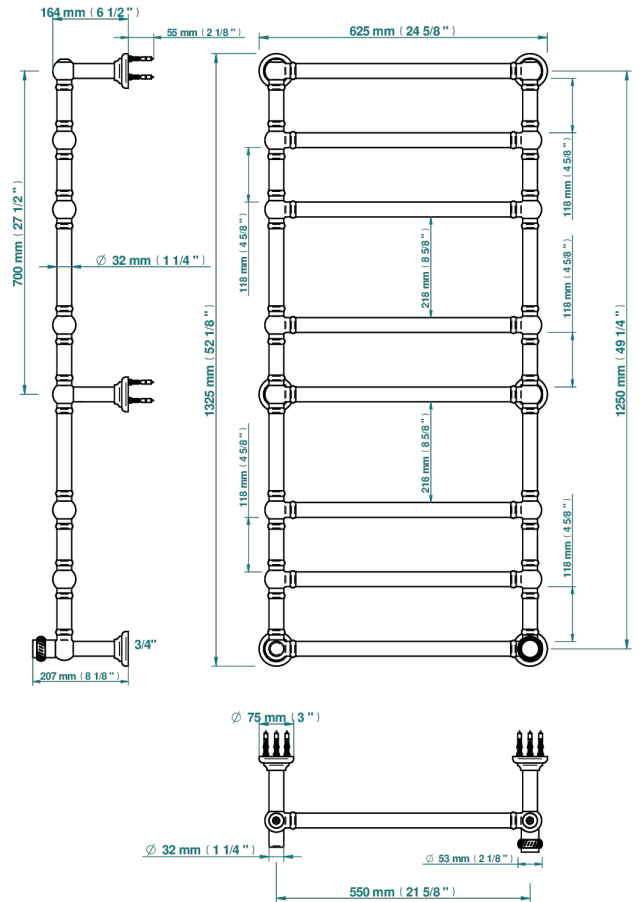

DIPLOMATE ROPED RINGS

U4C-TWT8H1

Traditional towel warmer, 8 rails, 625 mm x 1325 mm, hydronic with 1 stylised handle

75071

06/11/2020

CHARACTERISTIC

- Diplomate Roped rings
- Traditional towel warmer, 8 rails, 625 mm x 1325 mm, hydronic with 1 stylised handle

TECHNICAL SPECS

- Pression : 0,5 bars < P < 3 bars (recommandée)
- Pressure : 7.25 psi < P < 43.5 psi (advised)
- Température eau maximale conseillée : 60°C
- Maximum water temperature advised: 140°F
- Hauteur minimale au sol (maximum height from the ground) : 60 cm (24")
- Puissance / Power : 171W à Delta T 30