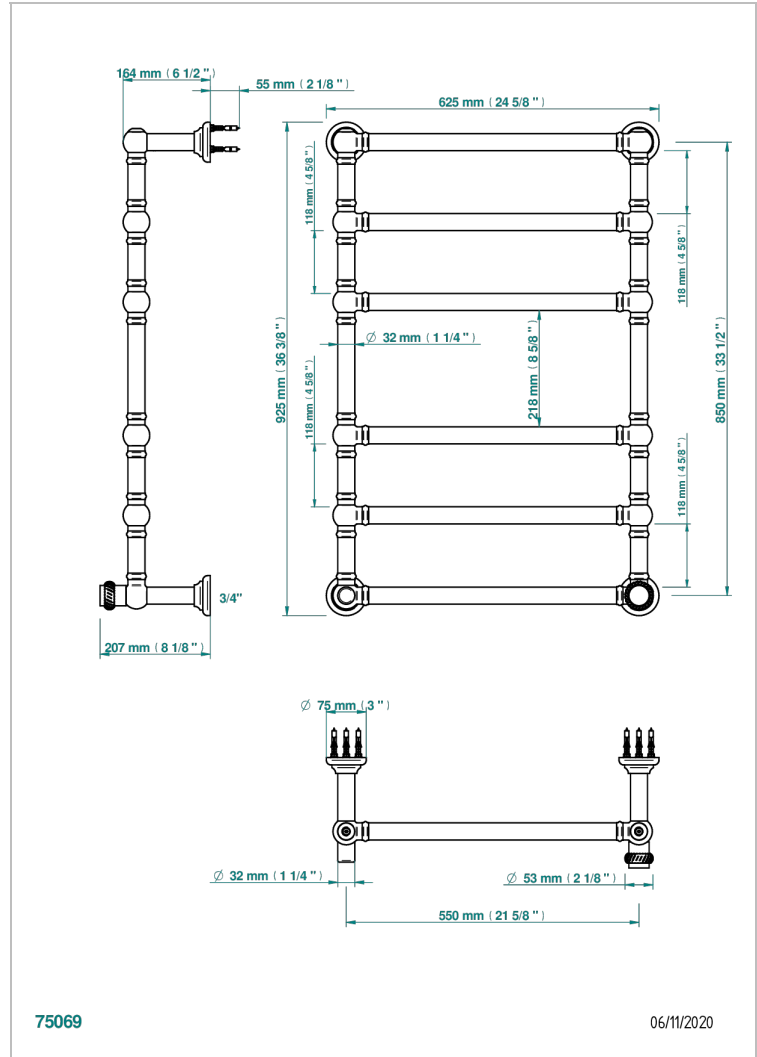

DIPLOMATE ROPED RINGS

U4C-TWT6H1

Traditional towel warmer, 6 rails, 625 mm x 925 mm, hydronic with 1 stylised handle

THG
PARIS

CHARACTERISTIC

- Diplomat Roped rings
- Traditional towel warmer, 6 rails, 625 mm x 925 mm, hydronic with 1 stylised handle

TECHNICAL SPECS

- Pressure : 0,5 bars < P < 3 bars (recommandée)
- Pressure : 7.25 psi < P < 43.5 psi (advised)
- Température eau maximale conseillée : 60°C
- Maximum water temperature advised: 140°F
- Hauteur minimale au sol (maximum height from the ground) : 60 cm (24")
- Puissance / Power : 128W à Delta T 30