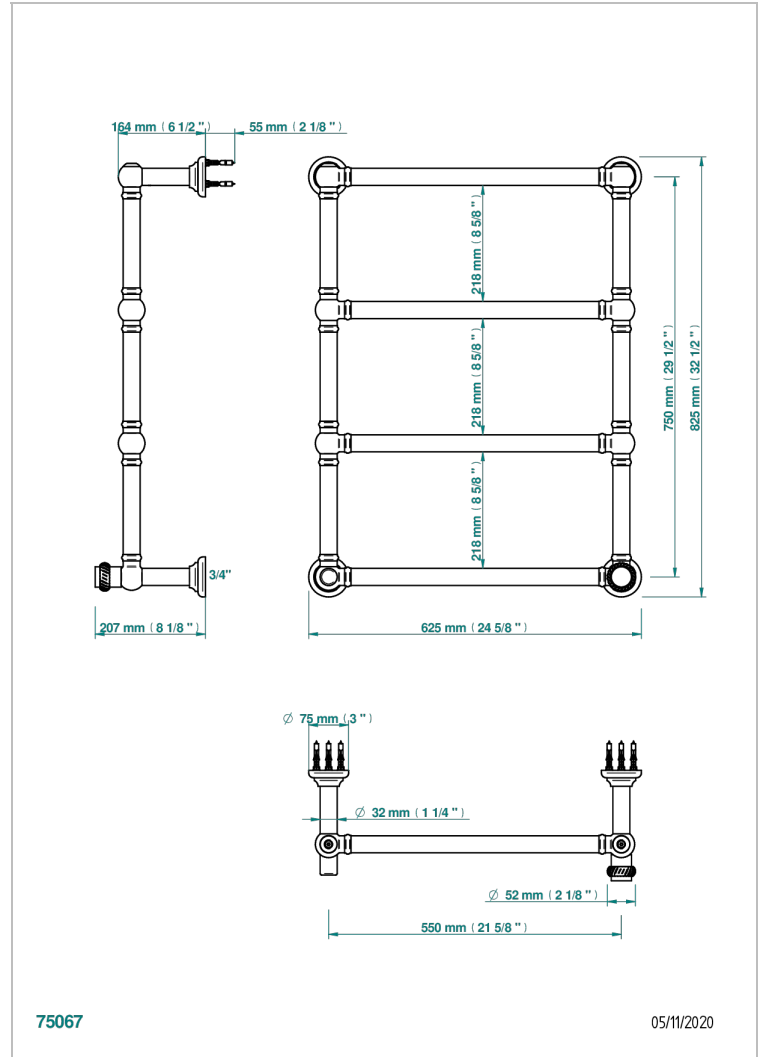

DIPLOMATE ROPED RINGS

U4C-TWT4H1

Traditional towel warmer, 4 rails, 625 mm x 825 mm, hydronic with 1 stylised handle

CHARACTERISTIC

- Diplomate Roped rings
- Traditional towel warmer, 4 rails, 625 mm x 825 mm, hydronic with 1 stylised handle

TECHNICAL SPECS

- Pression : 0,5 bars < P < 3 bars (recommandée)
- Pressure : 7.25 psi < P < 43.5 psi (advised)
- Température eau maximale conseillée : 60°C
- Maximum water temperature advised: 140°F
- Hauteur minimale au sol (maximum height from the ground) : 60 cm (24")
- Puissance / Power : 86W à Delta T 30