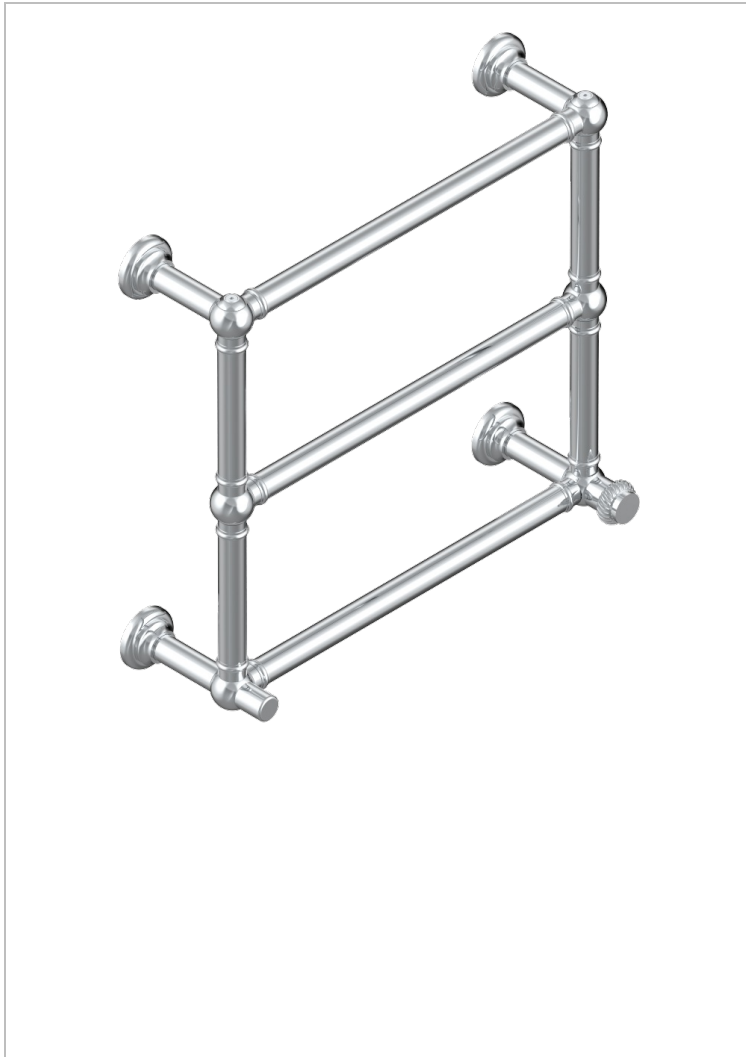

# DIPLOMATE ROPED RINGS

U4C-TWT3H1

Traditional towel warmer, 3 rails, 625 mm x 575 mm, hydronic with 1 stylised handle

## CHARACTERISTIC

- Diplomate Roped rings
- Traditional towel warmer, 3 rails, 625 mm x 575 mm, hydronic with 1 stylised handle

## TECHNICAL SPECS

- Pression : 0,5 bars < P < 3 bars (recommandée)
- Pressure : 7.25 psi < P < 43.5 psi (advised)
- Température eau maximale conseillée : 60°C
- Maximum water temperature advised: 140°F
- Hauteur minimale au sol (maximum height from the ground) : 60 cm (24")
- Puissance / Power : 64W à Delta T 30