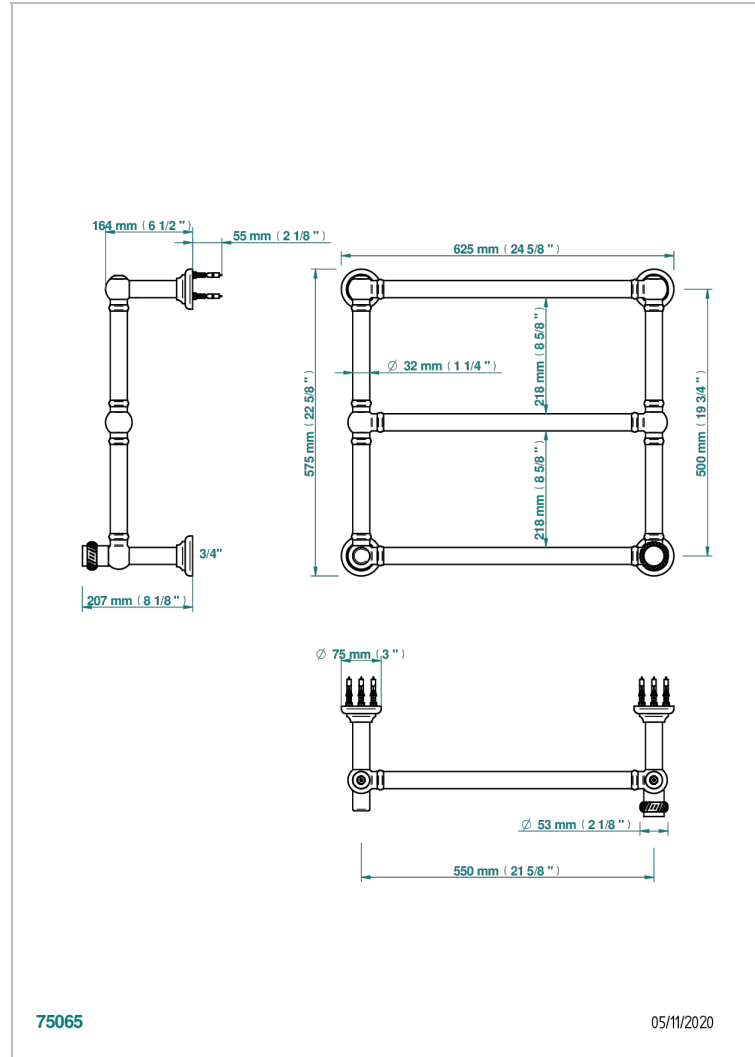

# DIPLOMATE ROPED RINGS

U4C-TWT3H1

Traditional towel warmer, 3 rails, 625 mm x 575 mm, hydronic with 1 stylised handle

## CHARACTERISTIC

- Diplomate Roped rings
- Traditional towel warmer, 3 rails, 625 mm x 575 mm, hydronic with 1 stylised handle

## TECHNICAL SPECS

- Pression : 0,5 bars < P < 3 bars (recommandée)
- Pressure : 7.25 psi < P < 43.5 psi (advised)
- Température eau maximale conseillée : 60°C
- Maximum water temperature advised: 140°F
- Hauteur minimale au sol (maximum height from the ground) : 60 cm (24")
- Puissance / Power : 64W à Delta T 30