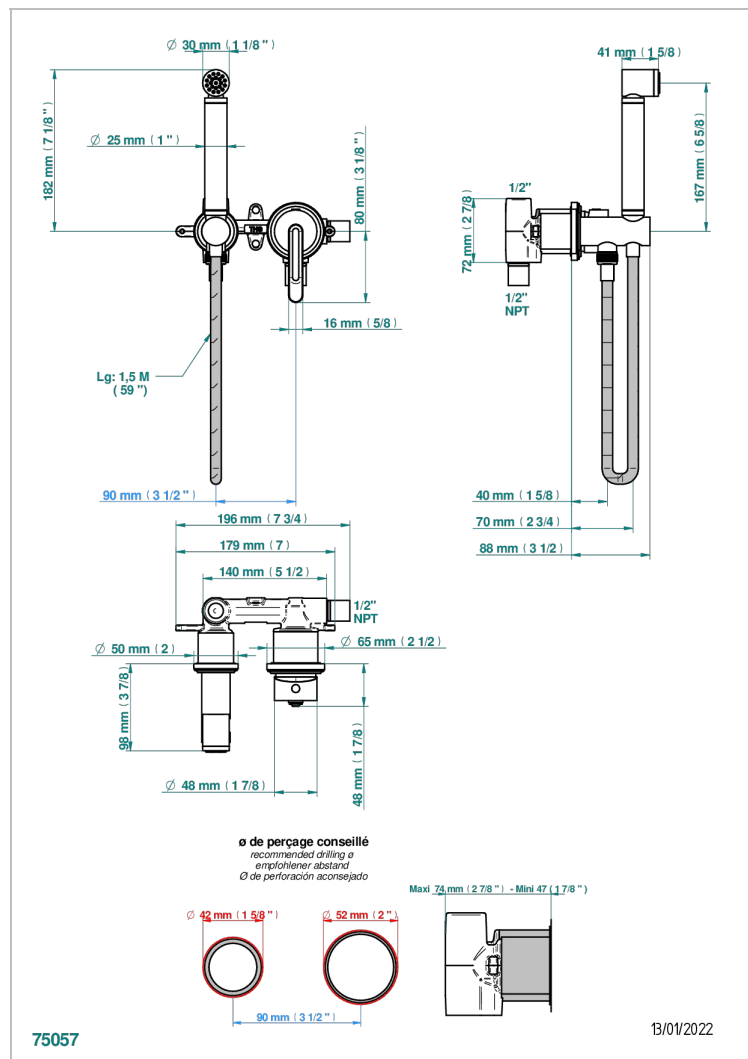

CORVAIR PORTORO WITH LEVER HANDLES

U8J-5840/MUS

Handheld spray bidet with mixing valve, hose, elbow/hook

CHARACTERISTIC

- Corvoir Portoro with lever handles
- Handheld spray bidet with mixing valve, hose, elbow/hook