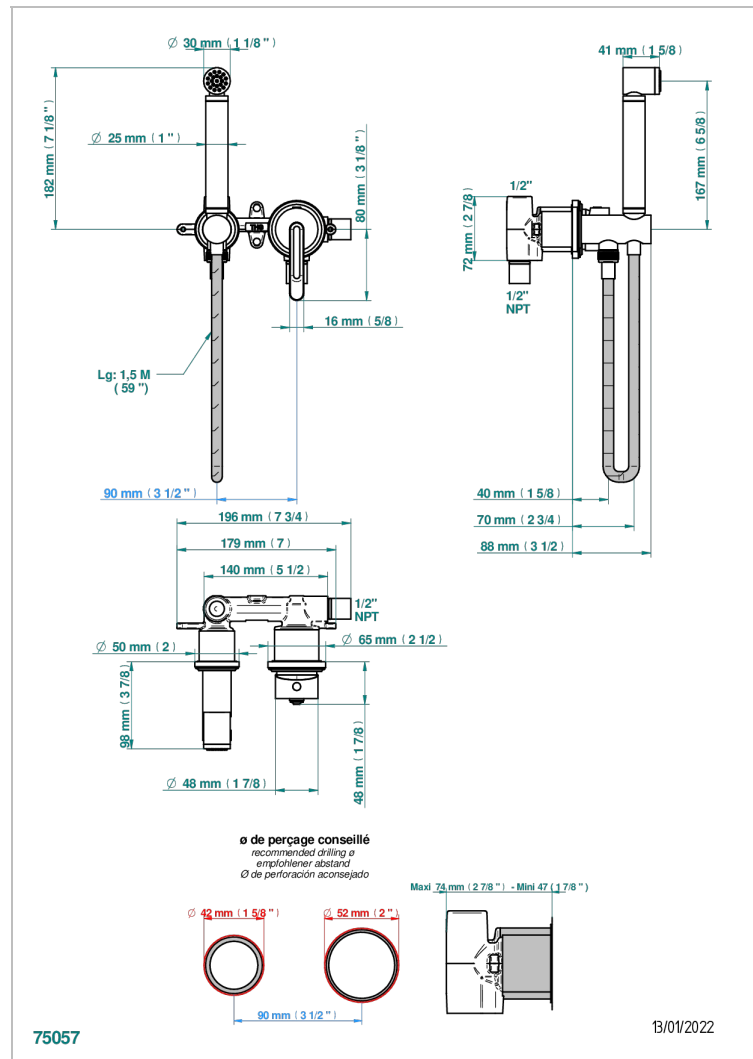

CORVAIR PORTORO

U8H-5840/MUS

Handheld spray bidet with mixing valve, hose, elbow/hook

CHARACTERISTIC

- Corvaair Portoro
- Handheld spray bidet with mixing valve, hose, elbow/hook

AVAILABLE FINITIONS

Black ceram - D30
Blush PVD - H62
Brass color PVD - H49
Brown bronze color PVD - F33
Chrome polished - A02
Gold color PVD - H52