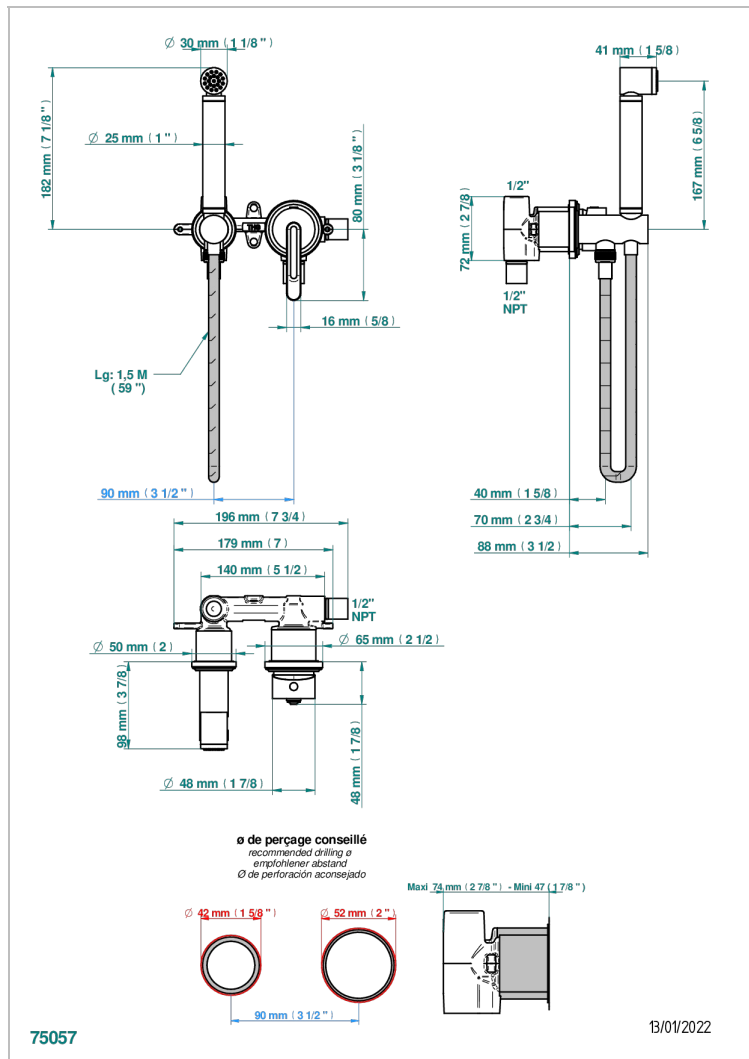

CORVAIR HOWLITE WITH LEVER HANDLES

U8G-5840/MUS

Handheld spray bidet with mixing valve, hose, elbow/hook

CHARACTERISTIC

- Corvair Howlite with lever handles
- Handheld spray bidet with mixing valve, hose, elbow/hook