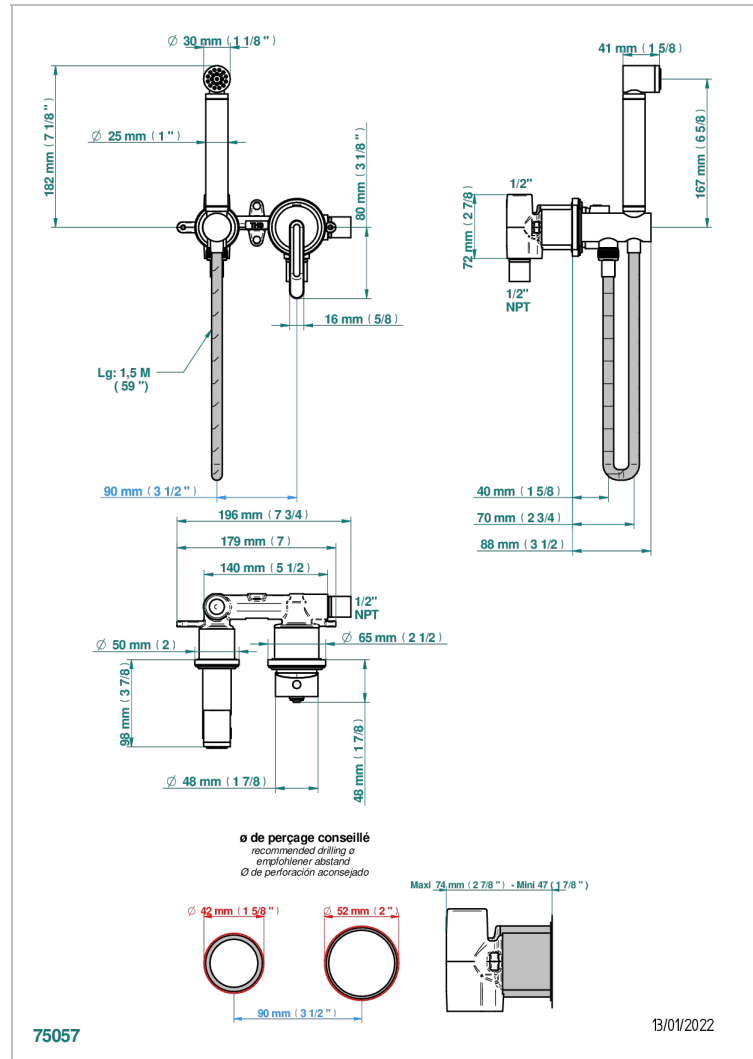

CORVAIR HOWLITE

U8F-5840/MUS

Handheld spray bidet with mixing valve, hose, elbow/hook

CHARACTERISTIC

- Corvaire Howlite
- Handheld spray bidet with mixing valve, hose, elbow/hook

AVAILABLE FINITIONS

Black ceram - D30
Blush PVD - H62
Brass color PVD - H49
Brown bronze color PVD - F33
Chrome polished - A02
Gold color PVD - H52