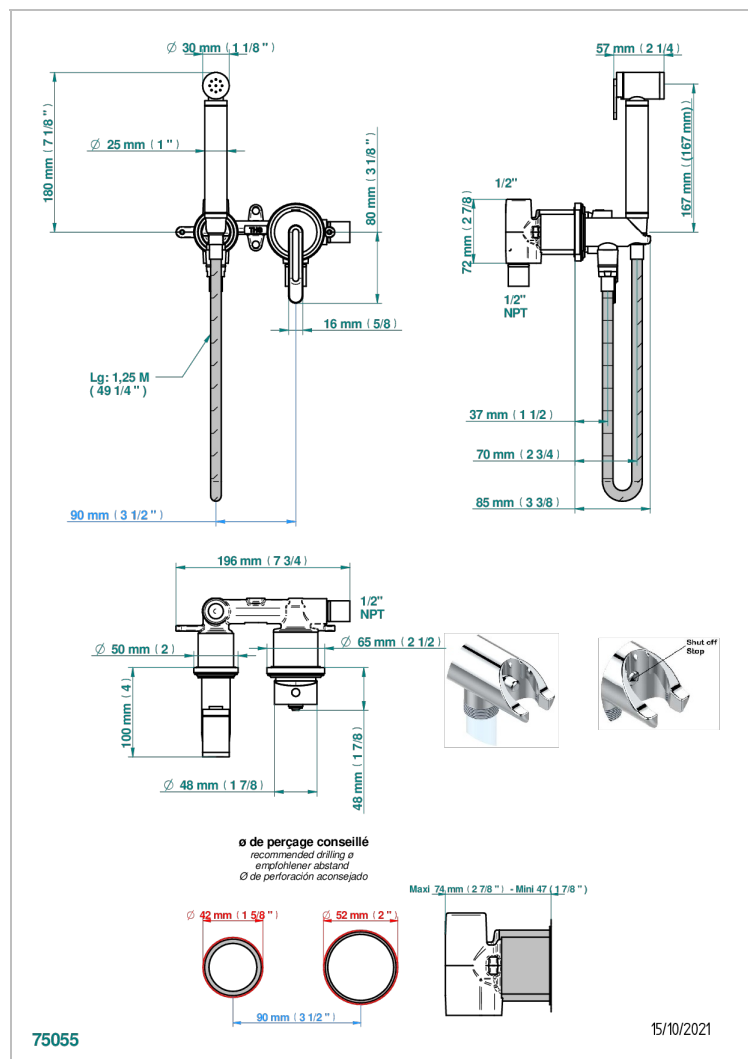

CORVAIR FIOR DI BOSCO WITH LEVER HANDLES

U8L-5840/MGUS

Wc douche set including: trigger spray, wall mounted single lever mixer, reinforced hose (1.25m), wall outlet with integrated elbow with safety stopper

CHARACTERISTIC

- Corvoir Fior di Bosco with lever handles
- Wc douche set including: trigger spray, wall mounted single lever mixer, reinforced hose (1.25m), wall outlet with integrated elbow with safety stopper