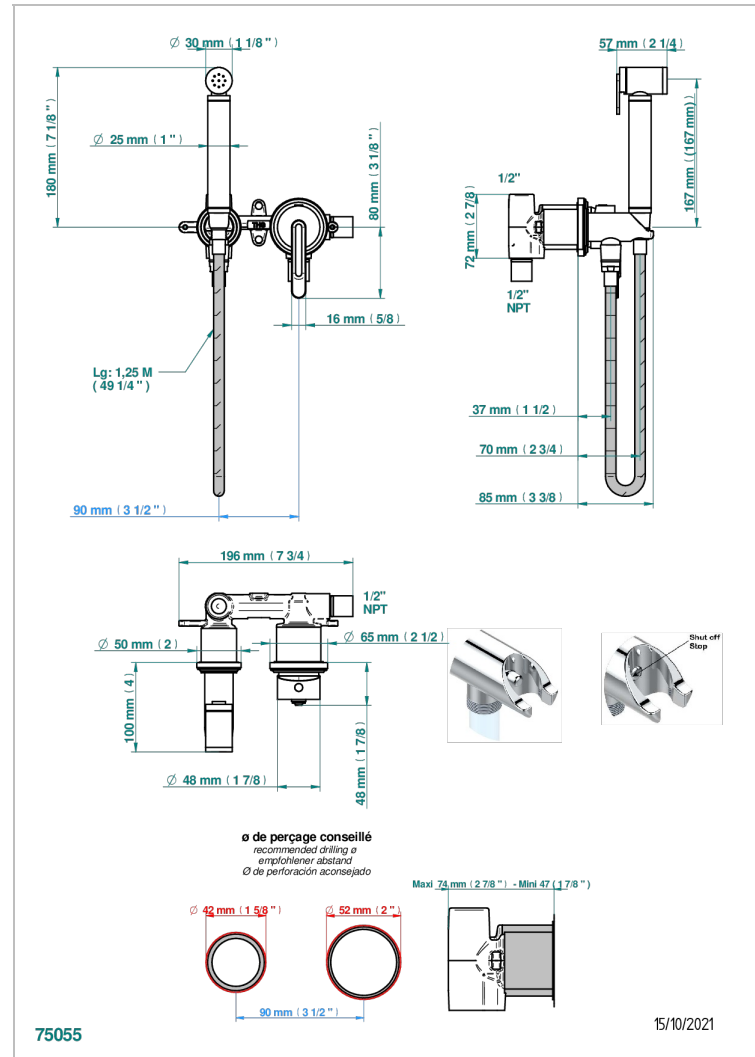

# CORVAIR FIOR DI BOSCO

U8K-5840/MGUS

THG  
PARIS

Wc douche set including: trigger spray, wall mounted single lever mixer, reinforced hose (1.25m), wall outlet with integrated elbow with safety stopper

## CARACTERÍSTICAS

- Corvoir Fior di Bosco
- Wc douche set including: trigger spray, wall mounted single lever mixer, reinforced hose (1.25m), wall outlet with integrated elbow with safety stopper