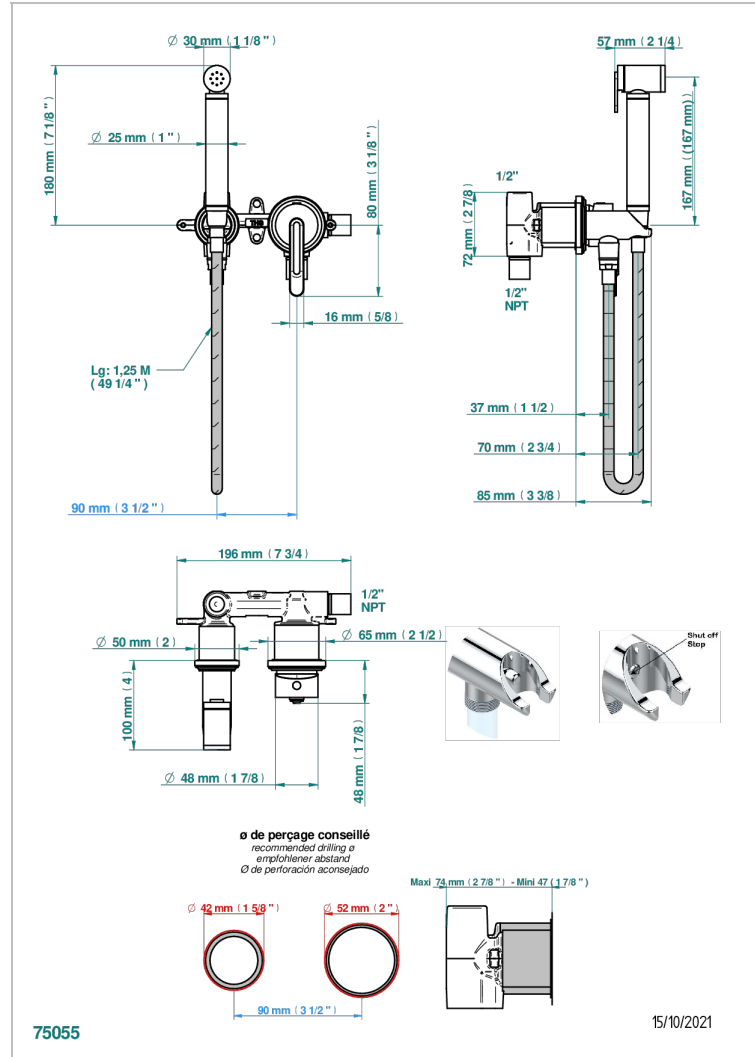

# CORVAIR FIOR DI BOSCO

U8K-5840/MGUS

THG  
PARIS

Wc douche set including: trigger spray, wall mounted single lever mixer, reinforced hose (1.25m), wall outlet with integrated elbow with safety stopper

## CHARACTERISTIC

- Corvoir Fior di Bosco
- Wc douche set including: trigger spray, wall mounted single lever mixer, reinforced hose (1.25m), wall outlet with integrated elbow with safety stopper