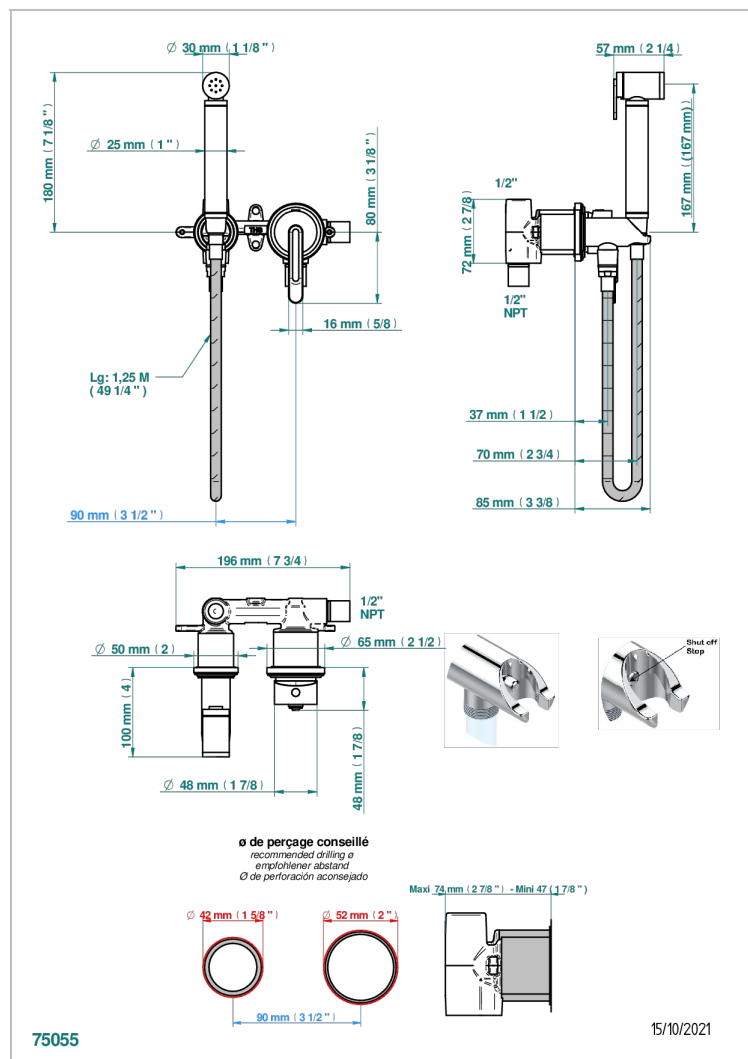

CORVAIR PORTORO CON MANETAS

U8J-5840/MGUS

Wc douche set including: trigger spray, wall mounted single lever mixer, reinforced hose (1.25m), wall outlet with integrated elbow with safety stopper

CARACTERÍSTICAS

- Corvair Portoro con manetas
- Wc douche set including: trigger spray, wall mounted single lever mixer, reinforced hose (1.25m), wall outlet with integrated elbow with safety stopper

ACABADOS DISPONIBLES