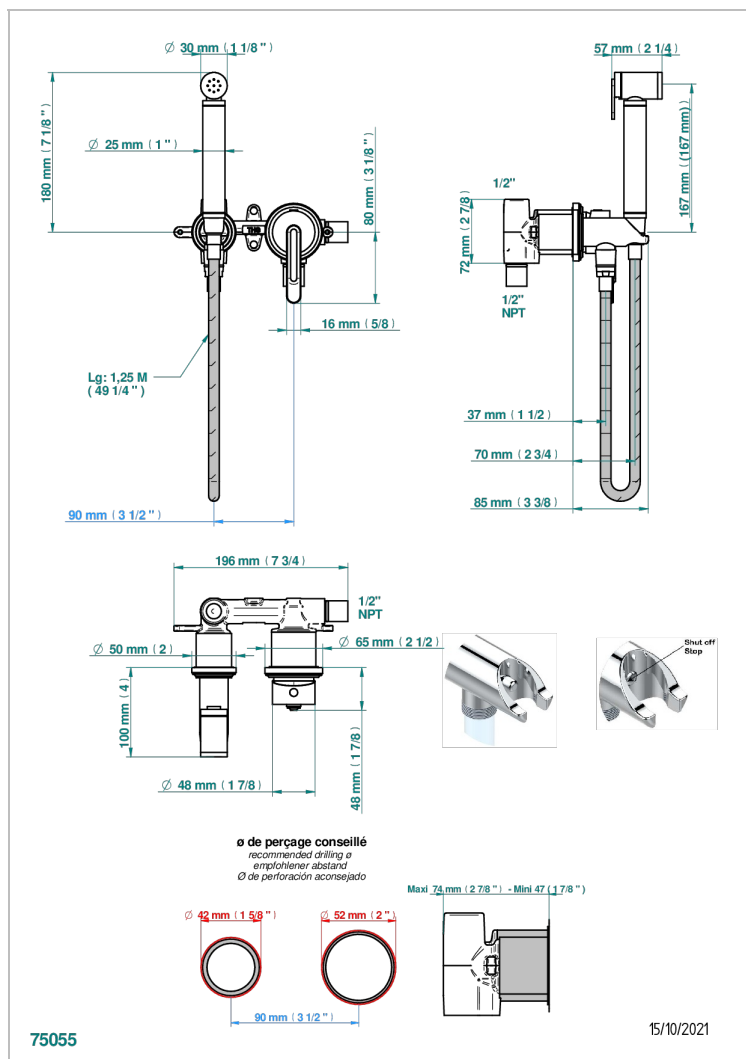

CORVAIR PORTORO WITH LEVER HANDLES

U8J-5840/MGUS

Wc douche set including: trigger spray, wall mounted single lever mixer, reinforced hose (1.25m), wall outlet with integrated elbow with safety stopper

CHARACTERISTIC

- Corvaair Portoro with lever handles
- Wc douche set including: trigger spray, wall mounted single lever mixer, reinforced hose (1.25m), wall outlet with integrated elbow with safety stopper

AVAILABLE FINITIONS