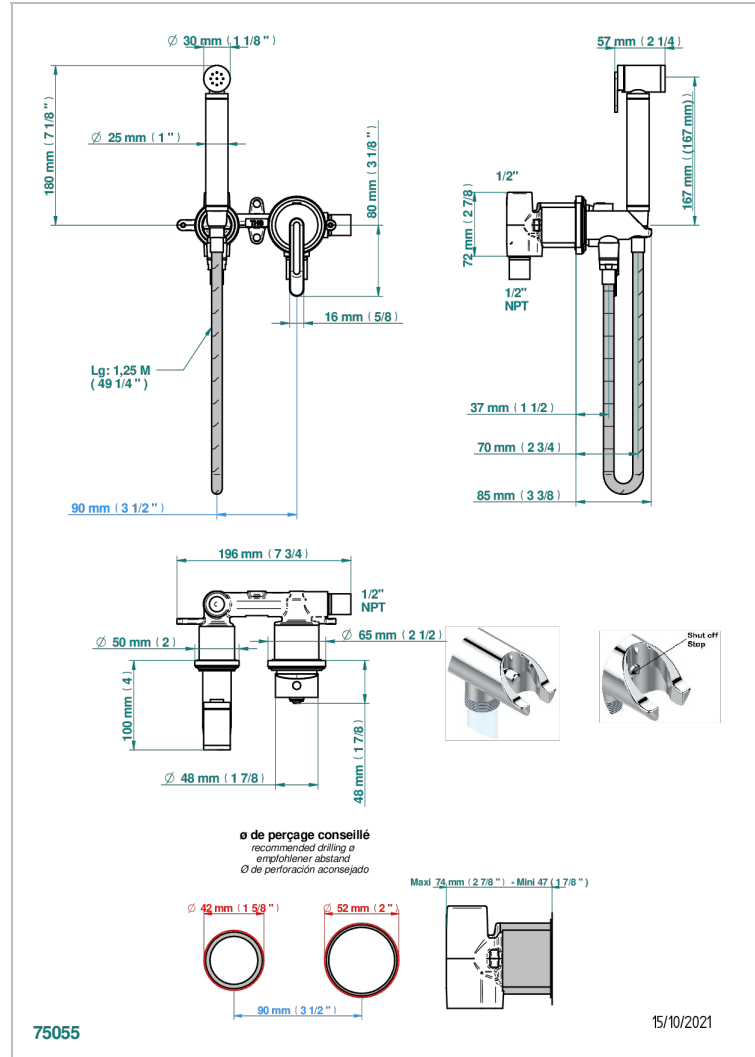

# CORVAIR PORTORO

U8H-5840/MGUS

THG  
PARIS

Wc douche set including: trigger spray, wall mounted single lever mixer, reinforced hose (1.25m), wall outlet with integrated elbow with safety stopper

## CARACTERÍSTICAS

- Corvoir Portoro
- Wc douche set including: trigger spray, wall mounted single lever mixer, reinforced hose (1.25m), wall outlet with integrated elbow with safety stopper