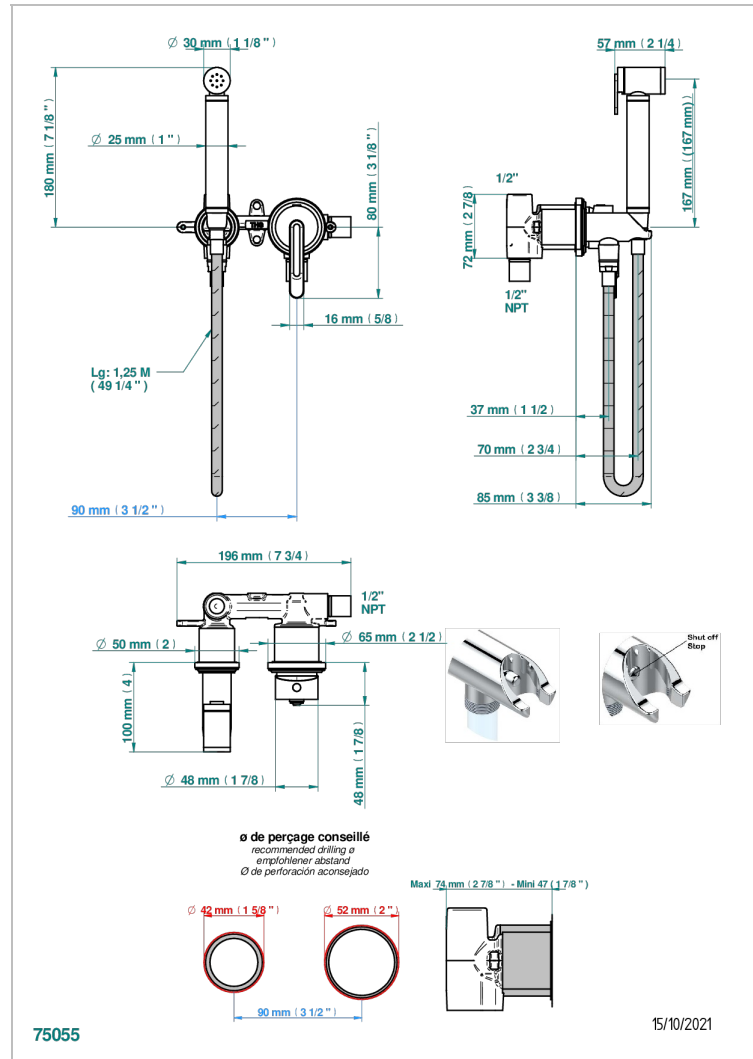

# CORVAIR PORTORO

U8H-5840/MGUS

THG  
PARIS

Wc douche set including: trigger spray, wall mounted single lever mixer, reinforced hose (1.25m), wall outlet with integrated elbow with safety stopper

## CHARACTERISTIC

- Corvaair Portoro
- Wc douche set including: trigger spray, wall mounted single lever mixer, reinforced hose (1.25m), wall outlet with integrated elbow with safety stopper