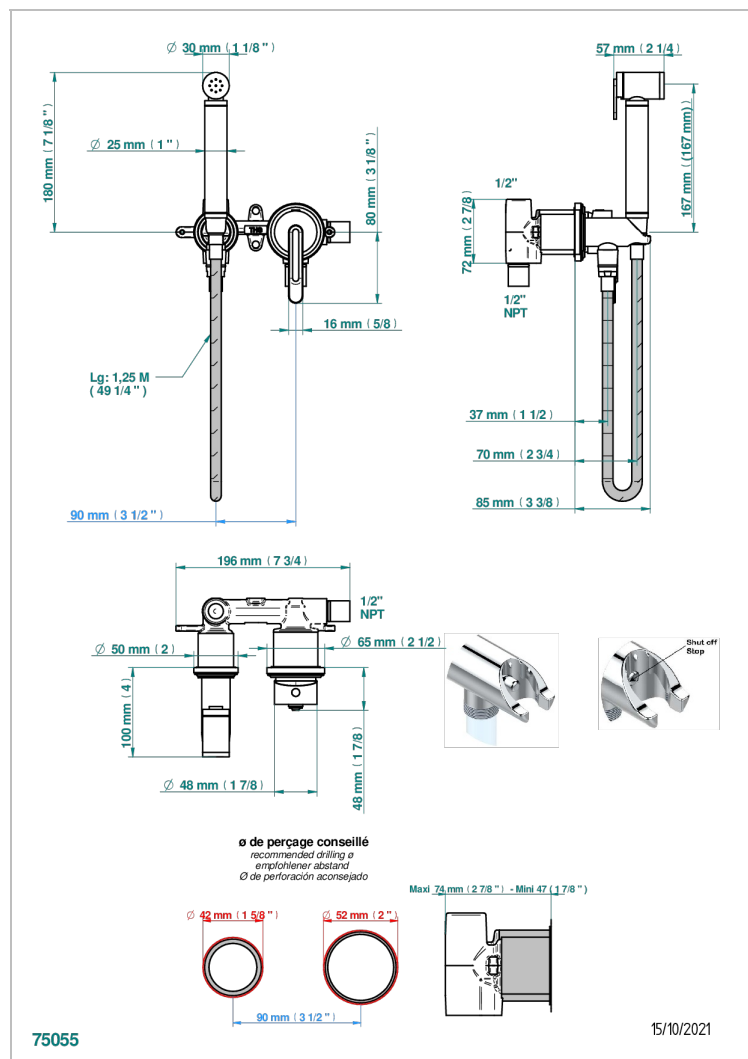

CORVAIR HOWLITE CON MANETAS

U8G-5840/MGUS

Wc douche set including: trigger spray, wall mounted single lever mixer, reinforced hose (1.25m), wall outlet with integrated elbow with safety stopper

CARACTERÍSTICAS

- Corvair Howlite con manetas
- Wc douche set including: trigger spray, wall mounted single lever mixer, reinforced hose (1.25m), wall outlet with integrated elbow with safety stopper

ACABADOS DISPONIBLES