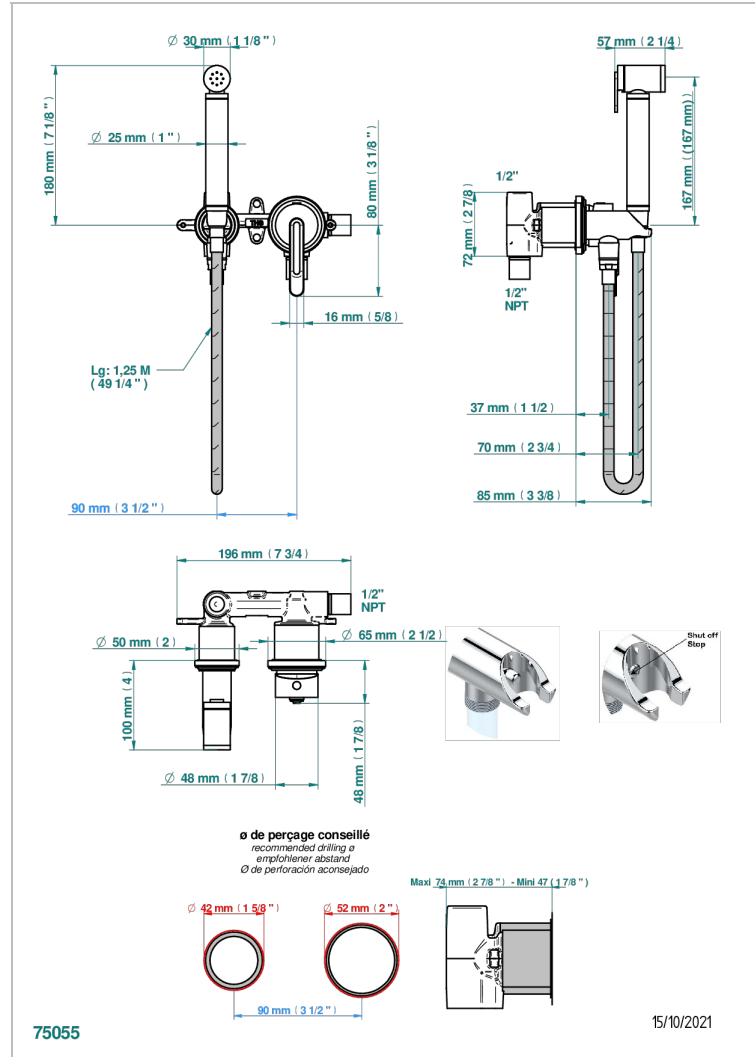

CORVAIR HOWLITE

U8F-5840/MGUS

THG
PARIS

Wc douche set including: trigger spray, wall mounted single lever mixer, reinforced hose (1.25m), wall outlet with integrated elbow with safety stopper

CARACTERÍSTICAS

- Corvaire Howlite
- Wc douche set including: trigger spray, wall mounted single lever mixer, reinforced hose (1.25m), wall outlet with integrated elbow with safety stopper

ACABADOS DISPONIBLES

Bronce claro - D01
Cerámica negra mate - D30
Cromo - A02
Cromo mate - C02
Dorado - F01
Dorado mate - F07