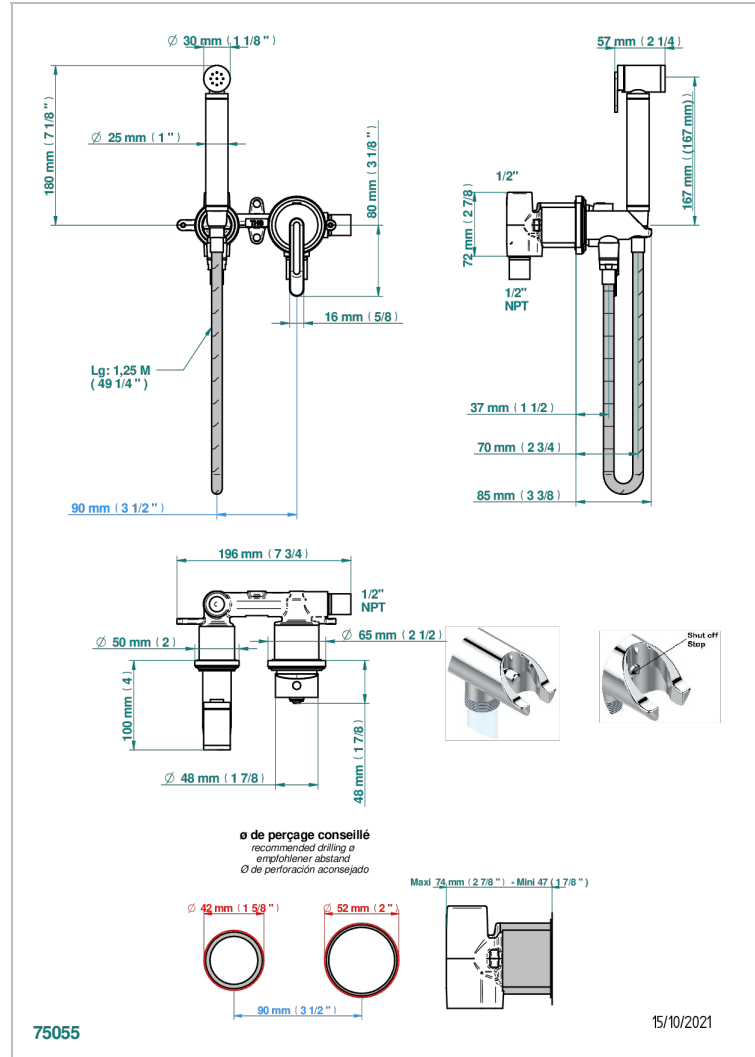

CORVAIR HOWLITE

U8F-5840/MGUS

THG
PARIS

Wc douche set including: trigger spray, wall mounted single lever mixer, reinforced hose (1.25m), wall outlet with integrated elbow with safety stopper

CHARACTERISTIC

- Corvaire Howlite
- Wc douche set including: trigger spray, wall mounted single lever mixer, reinforced hose (1.25m), wall outlet with integrated elbow with safety stopper

AVAILABLE FINITIONS

Black ceram - D30
Blush PVD - H62
Brass color PVD - H49
Brown bronze color PVD - F33
Chrome polished - A02
Gold color PVD - H52