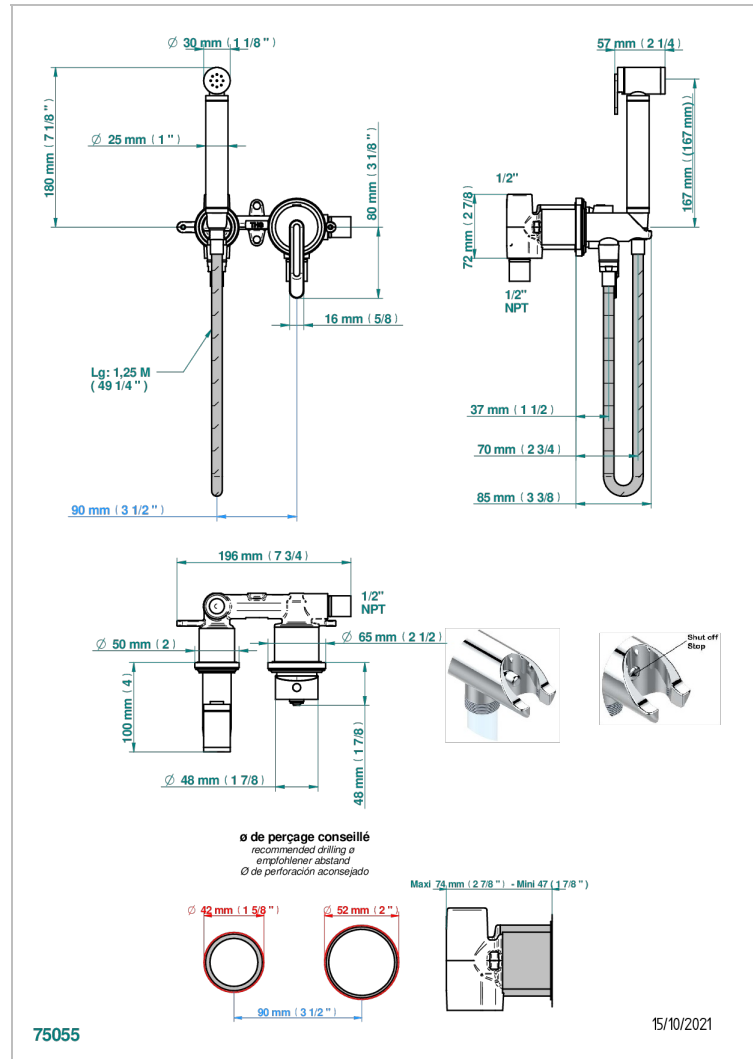

# CORVAIR CON MANETAS

U8E-5840/MGUS

THG  
PARIS

Wc douche set including: trigger spray, wall mounted single lever mixer, reinforced hose (1.25m), wall outlet with integrated elbow with safety stopper

## CARACTERÍSTICAS

- Corvoir con manetas
- Wc douche set including: trigger spray, wall mounted single lever mixer, reinforced hose (1.25m), wall outlet with integrated elbow with safety stopper