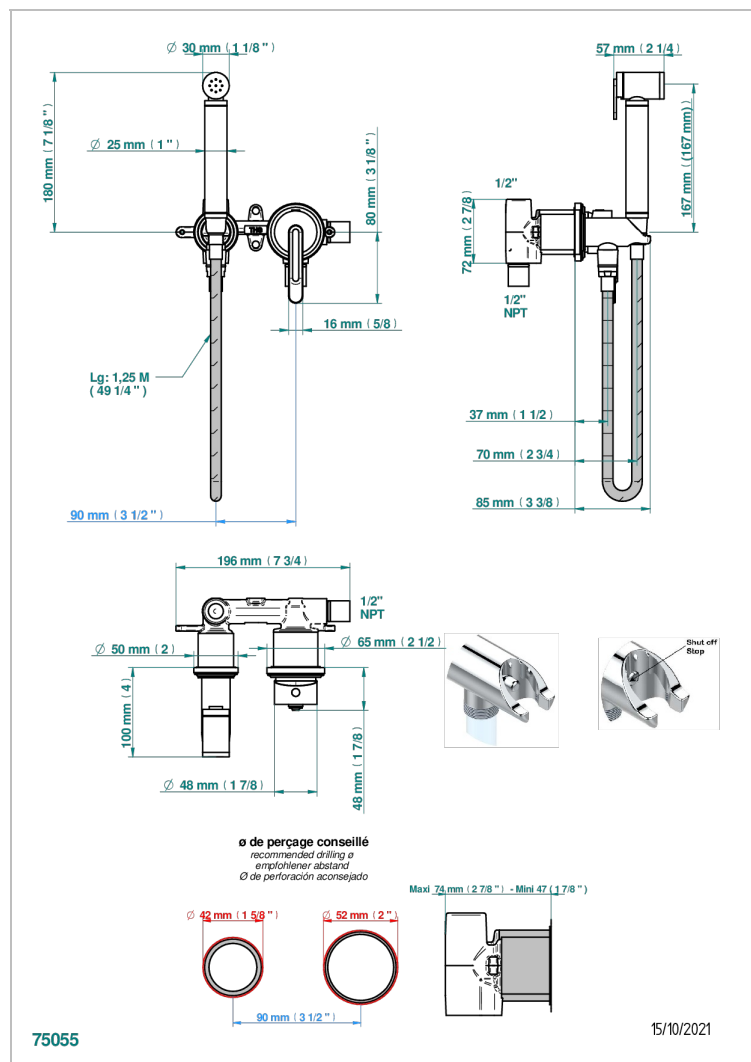

# CORVAIR WITH LEVER HANDLES

U8E-5840/MGUS

Wc douche set including: trigger spray, wall mounted single lever mixer, reinforced hose (1.25m), wall outlet with integrated elbow with safety stopper

## CHARACTERISTIC

- Corvoir with lever handles
- Wc douche set including: trigger spray, wall mounted single lever mixer, reinforced hose (1.25m), wall outlet with integrated elbow with safety stopper