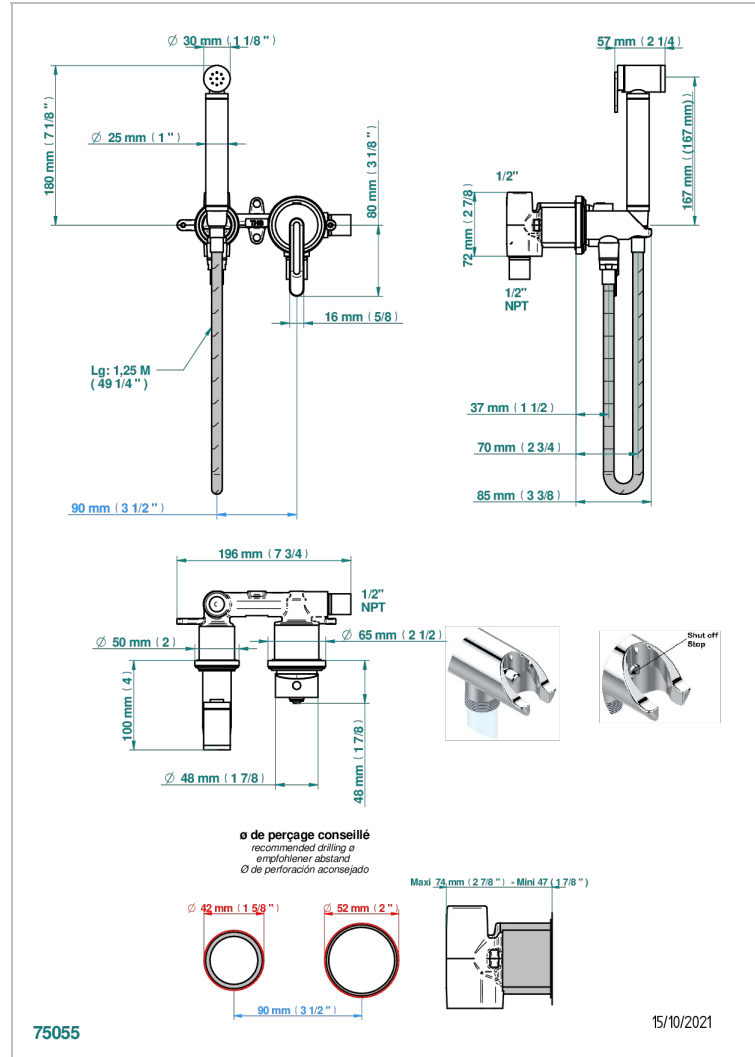

Wc douche set including: trigger spray, wall mounted single lever mixer, reinforced hose (1.25m), wall outlet with integrated elbow with safety stopper

CARACTERÍSTICAS

- Corvaire
- Wc douche set including: trigger spray, wall mounted single lever mixer, reinforced hose (1.25m), wall outlet with integrated elbow with safety stopper