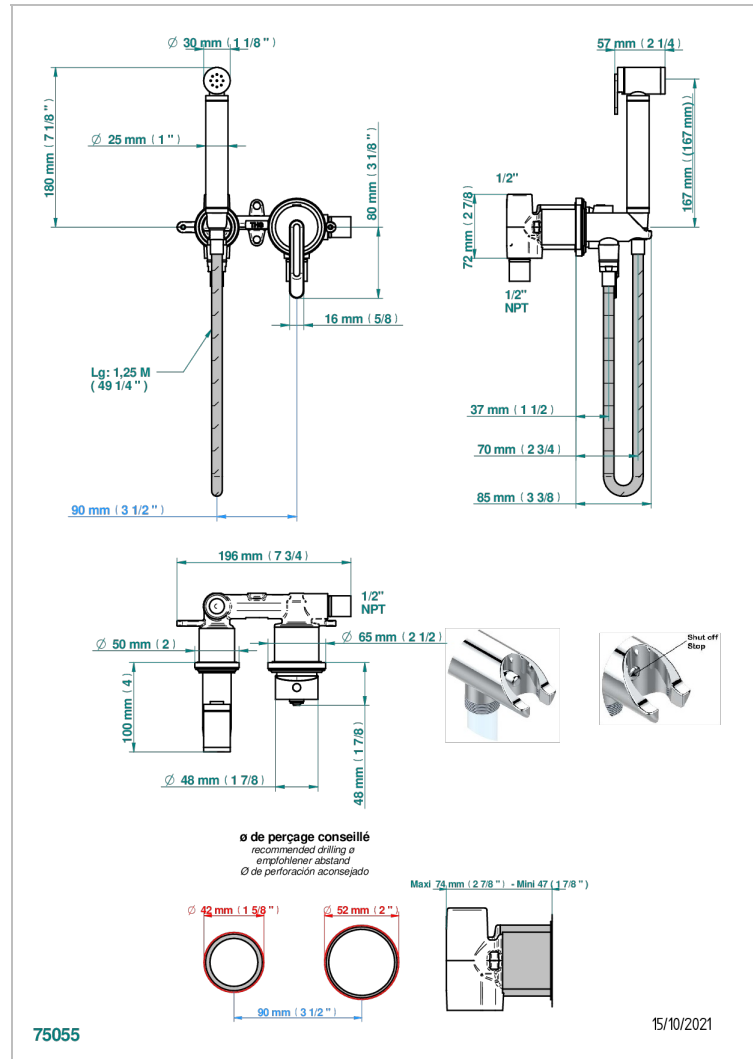

Wc douche set including: trigger spray, wall mounted single lever mixer, reinforced hose (1.25m), wall outlet with integrated elbow with safety stopper

CHARACTERISTIC

- Corvaire
- Wc douche set including: trigger spray, wall mounted single lever mixer, reinforced hose (1.25m), wall outlet with integrated elbow with safety stopper