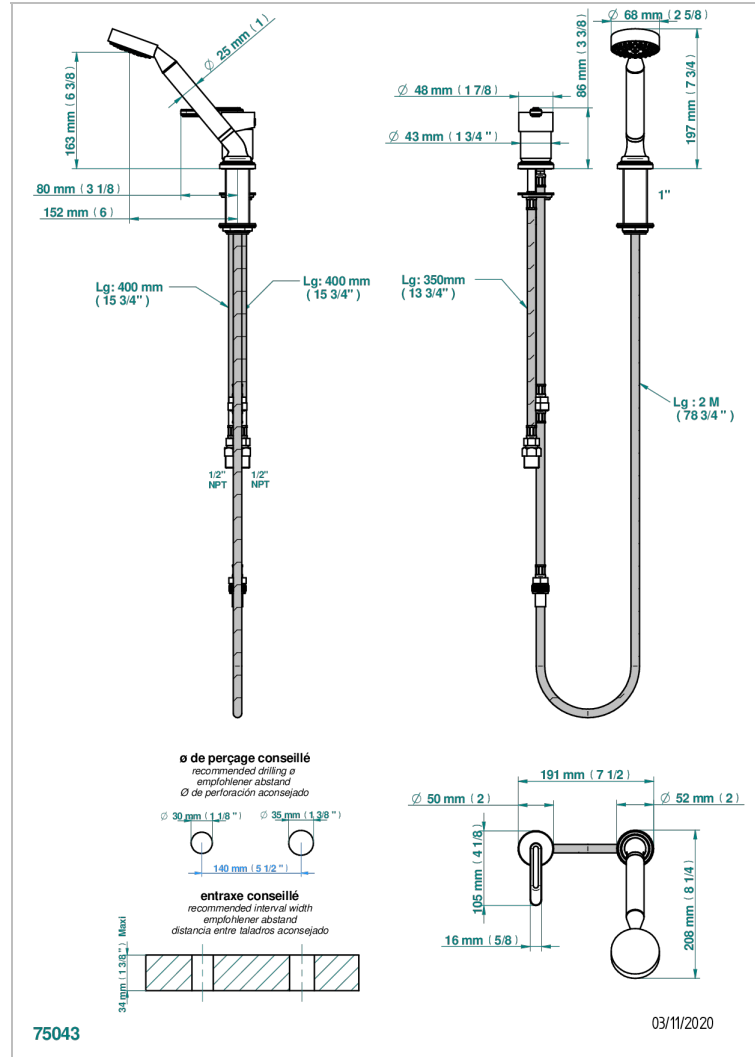

# CORVAIR FIOR DI BOSCO WITH LEVER HANDLES

U8L-6523/60AUS

Deck mounted mixer with handshower

## CHARACTERISTIC

- Corvoir Fior di Bosco with lever handles
- Deck mounted mixer with handshower

## AVAILABLE FINITIONS

Black ceram - D30  
Blush PVD - H62  
Brass color PVD - H49  
Brown bronze color PVD - F33  
Chrome polished - A02  
Gold color PVD - H52

Gold mat - F07  
Gold polished - F01  
Graphite PVD - H64  
Light coated bronze - D01  
Matt Umber PVD - H67  
Matt blush PVD - H60

Matt brass color PVD - H50  
Matt brown bronze color PVD - F34  
Matt chrome (American satin) - C02  
Matt gold color PVD - H53  
Matt graphite PVD - H65  
Matt nickel (American satin) - C01

Matt nickel color PVD - H56  
Nickel color PVD - H55  
Nickel polished - B01  
Soft gold - F30  
Soft matt gold - F31  
Umber PVD - H66