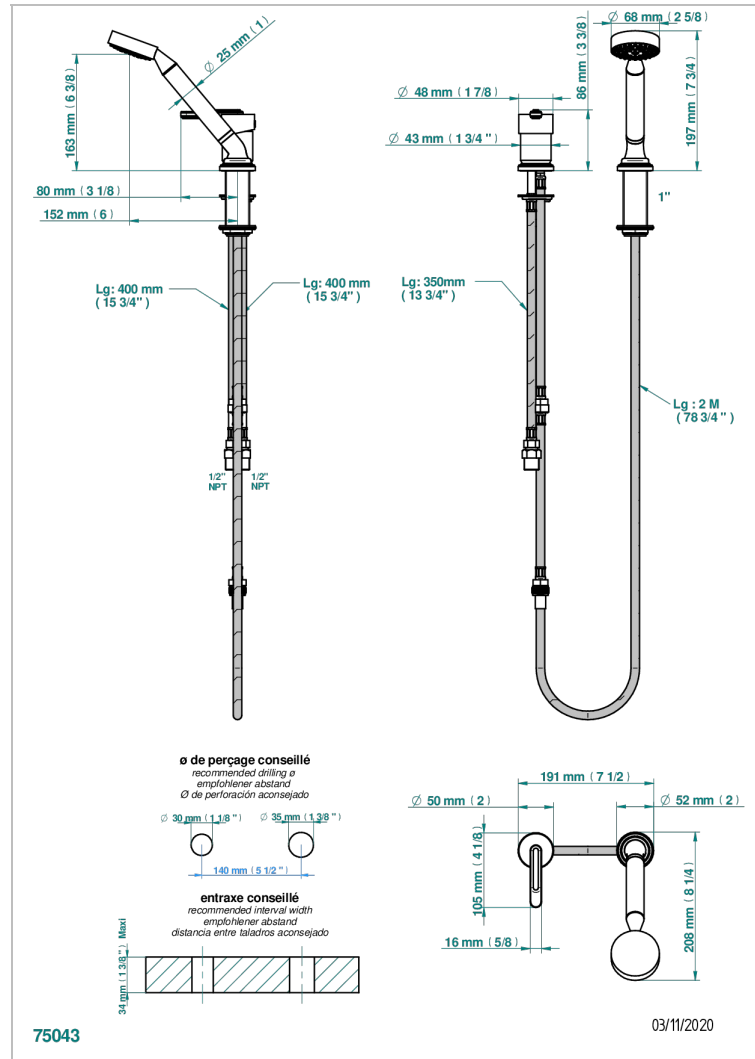

CORVAIR FIOR DI BOSCO

U8K-6523/60AUS

Deck mounted mixer with handshower

THG
PARIS

CHARACTERISTIC

- Corvoir Fior di Bosco
- Deck mounted mixer with handshower

AVAILABLE FINITIONS

Black ceram - D30
Blush PVD - H62
Brass color PVD - H49
Brown bronze color PVD - F33
Chrome polished - A02
Gold color PVD - H52

Gold mat - F07
Gold polished - F01
Graphite PVD - H64
Light coated bronze - D01
Matt Umber PVD - H67
Matt blush PVD - H60

Matt brass color PVD - H50
Matt brown bronze color PVD - F34
Matt chrome (American satin) - C02
Matt gold color PVD - H53
Matt graphite PVD - H65
Matt nickel (American satin) - C01

Matt nickel color PVD - H56
Nickel color PVD - H55
Nickel polished - B01
Soft gold - F30
Soft matt gold - F31
Umber PVD - H66