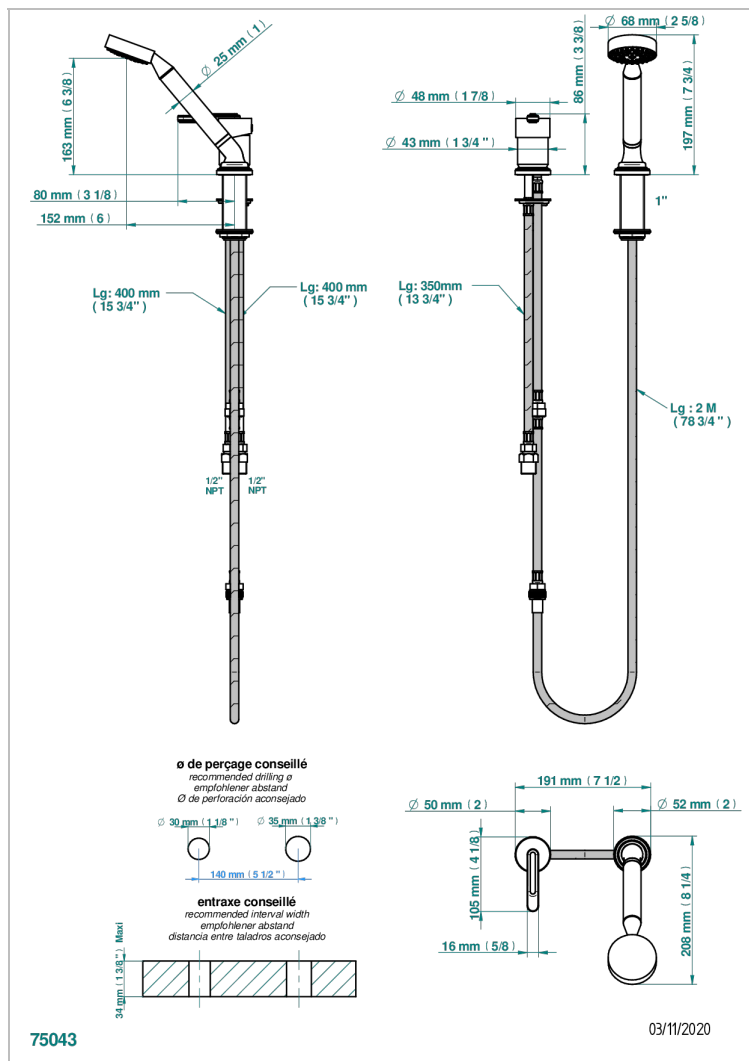

# CORVAIR PORTORO WITH LEVER HANDLES

U8J-6523/60AUS

Deck mounted mixer with handshower

THG<sup>®</sup>  
PARIS

## CHARACTERISTIC

- Corvaair Portoro with lever handles
- Deck mounted mixer with handshower

## AVAILABLE FINITIONS

Black ceram - D30  
Blush PVD - H62  
Brass color PVD - H49  
Brown bronze color PVD - F33  
Chrome polished - A02  
Gold color PVD - H52

Gold mat - F07  
Gold polished - F01  
Graphite PVD - H64  
Light coated bronze - D01  
Matt Umber PVD - H67  
Matt blush PVD - H60

Matt brass color PVD - H50  
Matt brown bronze color PVD - F34  
Matt chrome (American satin) - C02  
Matt gold color PVD - H53  
Matt graphite PVD - H65  
Matt nickel (American satin) - C01

Matt nickel color PVD - H56  
Nickel color PVD - H55  
Nickel polished - B01  
Soft gold - F30  
Soft matt gold - F31  
Umber PVD - H66