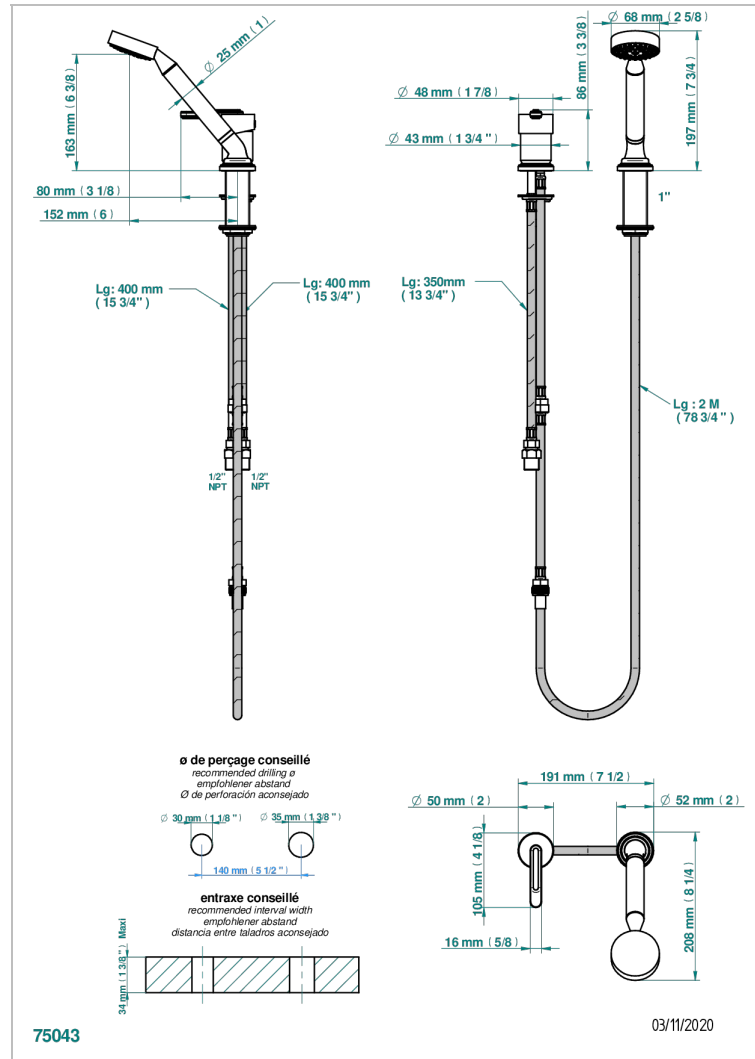

CORVAIR PORTORO

U8H-6523/60AUS

Deck mounted mixer with handshower

THG
PARIS

CHARACTERISTIC

- Corvaair Portoro
- Deck mounted mixer with handshower

AVAILABLE FINITIONS

Black ceram - D30
Blush PVD - H62
Brass color PVD - H49
Brown bronze color PVD - F33
Chrome polished - A02
Gold color PVD - H52

Gold mat - F07
Gold polished - F01
Graphite PVD - H64
Light coated bronze - D01
Matt Umber PVD - H67
Matt blush PVD - H60

Matt brass color PVD - H50
Matt brown bronze color PVD - F34
Matt chrome (American satin) - C02
Matt gold color PVD - H53
Matt graphite PVD - H65
Matt nickel (American satin) - C01

Matt nickel color PVD - H56
Nickel color PVD - H55
Nickel polished - B01
Soft gold - F30
Soft matt gold - F31
Umber PVD - H66