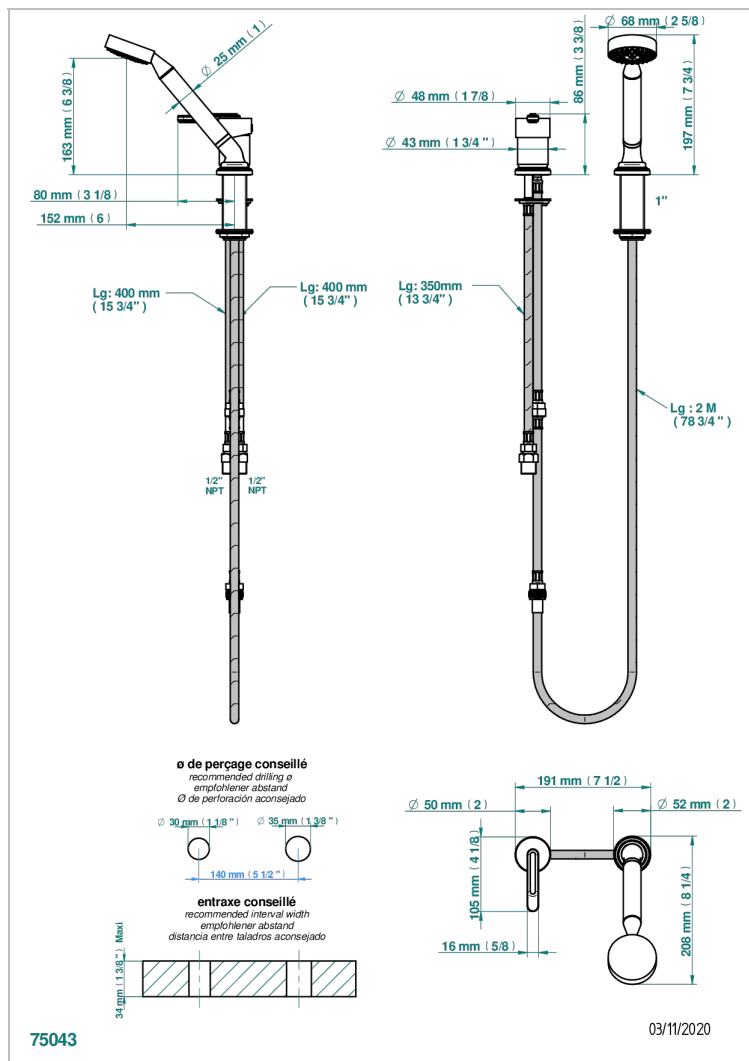

# CORVAIR HOWLITE WITH LEVER HANDLES

U8G-6523/60AUS

Deck mounted mixer with handshower

THG<sup>®</sup>  
PARIS

## CHARACTERISTIC

- Corvaire Howlite with lever handles
- Deck mounted mixer with handshower

## AVAILABLE FINITIONS

Black ceram - D30  
Blush PVD - H62  
Brass color PVD - H49  
Brown bronze color PVD - F33  
Chrome polished - A02  
Gold color PVD - H52

Gold mat - F07  
Gold polished - F01  
Graphite PVD - H64  
Light coated bronze - D01  
Matt Umber PVD - H67  
Matt blush PVD - H60

Matt brass color PVD - H50  
Matt brown bronze color PVD - F34  
Matt chrome (American satin) - C02  
Matt gold color PVD - H53  
Matt graphite PVD - H65  
Matt nickel (American satin) - C01

Matt nickel color PVD - H56  
Nickel color PVD - H55  
Nickel polished - B01  
Soft gold - F30  
Soft matt gold - F31  
Umber PVD - H66