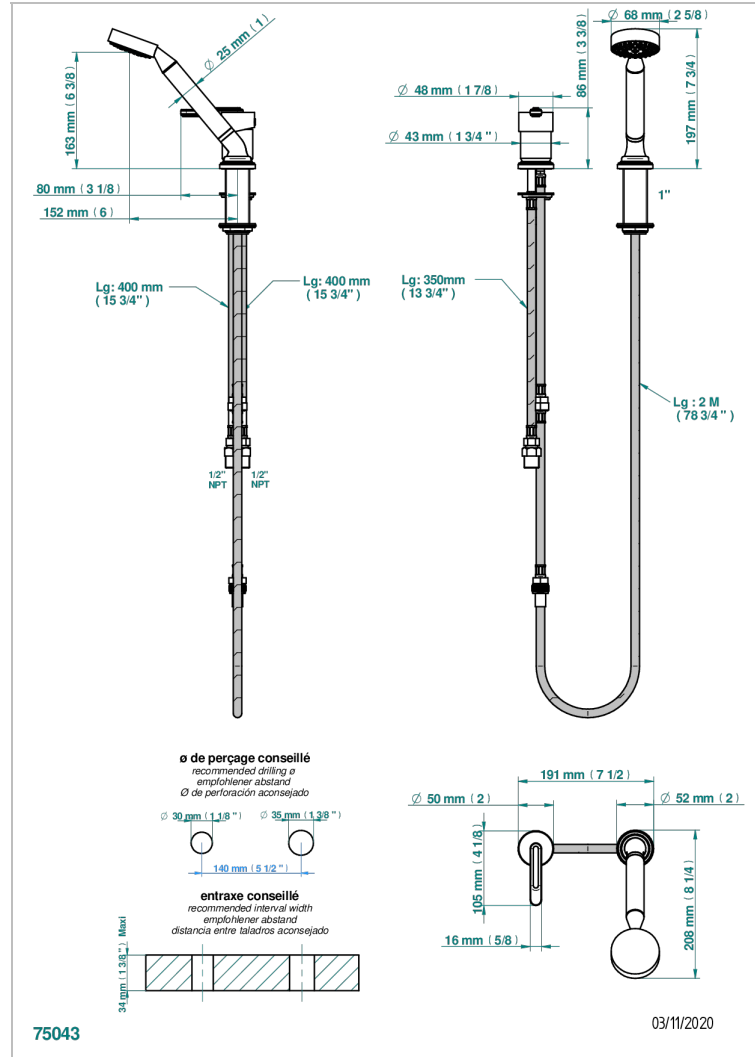

CORVAIR HOWLITE

U8F-6523/60AUS

Deck mounted mixer with handshower

CHARACTERISTIC

- Corvaire Howlite
- Deck mounted mixer with handshower

AVAILABLE FINITIONS

Black ceram - D30
Blush PVD - H62
Brass color PVD - H49
Brown bronze color PVD - F33
Chrome polished - A02
Gold color PVD - H52

Gold mat - F07
Gold polished - F01
Graphite PVD - H64
Light coated bronze - D01
Matt Umber PVD - H67
Matt blush PVD - H60

Matt brass color PVD - H50
Matt brown bronze color PVD - F34
Matt chrome (American satin) - C02
Matt gold color PVD - H53
Matt graphite PVD - H65
Matt nickel (American satin) - C01

Matt nickel color PVD - H56
Nickel color PVD - H55
Nickel polished - B01
Soft gold - F30
Soft matt gold - F31
Umber PVD - H66