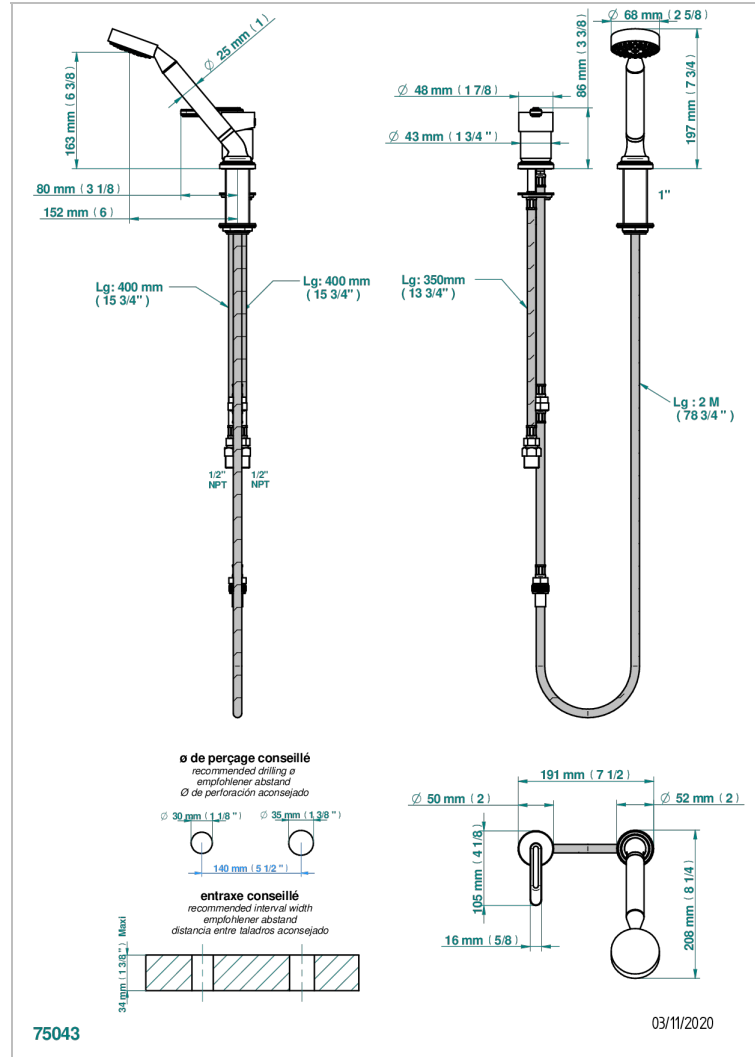

CORVAIR WITH LEVER HANDLES

U8E-6523/60AUS

Deck mounted mixer with handshower

CHARACTERISTIC

- Corvaire with lever handles
- Deck mounted mixer with handshower

AVAILABLE FINITIONS

Black ceram - D30
Blush PVD - H62
Brass color PVD - H49
Brown bronze color PVD - F33
Chrome polished - A02
Gold color PVD - H52

Gold mat - F07
Gold polished - F01
Graphite PVD - H64
Light coated bronze - D01
Matt Umber PVD - H67
Matt blush PVD - H60

Matt brass color PVD - H50
Matt brown bronze color PVD - F34
Matt chrome (American satin) - C02
Matt gold color PVD - H53
Matt graphite PVD - H65
Matt nickel (American satin) - C01

Matt nickel color PVD - H56
Nickel color PVD - H55
Nickel polished - B01
Polished chrome with gold inlay - GA1
Soft gold - F30
Soft matt gold - F31

Umber PVD - H66