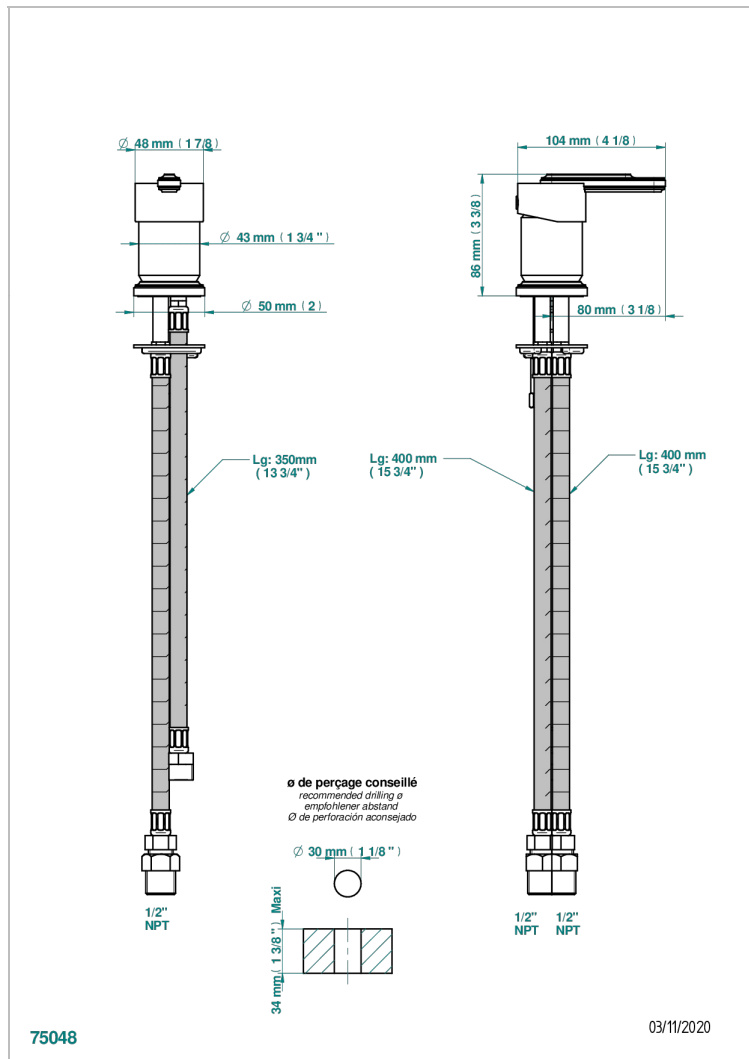

CORVAIR FIOR DI BOSCO WITH LEVER HANDLES

U8L-6523/US

Rim mounted ceramic mixer with cartridge 35 mm

CHARACTERISTIC

- Corvoir Fior di Bosco with lever handles
- Rim mounted ceramic mixer with cartridge 35 mm