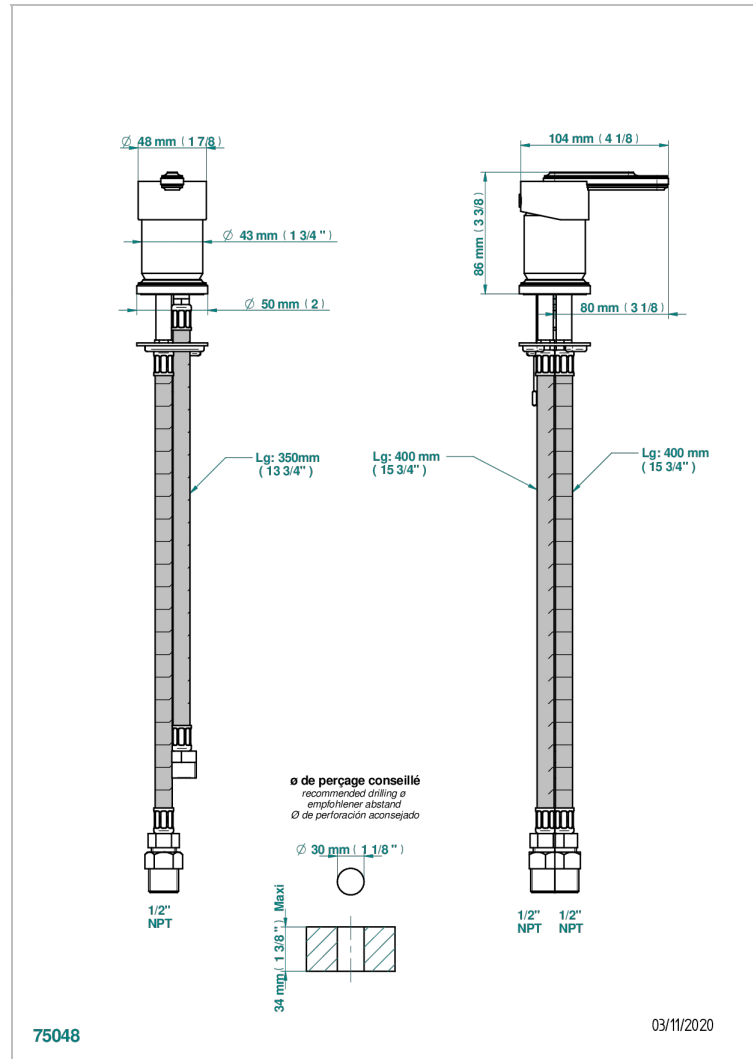

CORVAIR FIOR DI BOSCO

U8K-6523/US

Rim mounted ceramic mixer with cartridge 35 mm

CHARACTERISTIC

- Corvoir Fior di Bosco
- Rim mounted ceramic mixer with cartridge 35 mm

AVAILABLE FINITIONS

Black ceram - D30
Blush PVD - H62
Brass color PVD - H49
Brown bronze color PVD - F33
Chrome polished - A02
Gold color PVD - H52