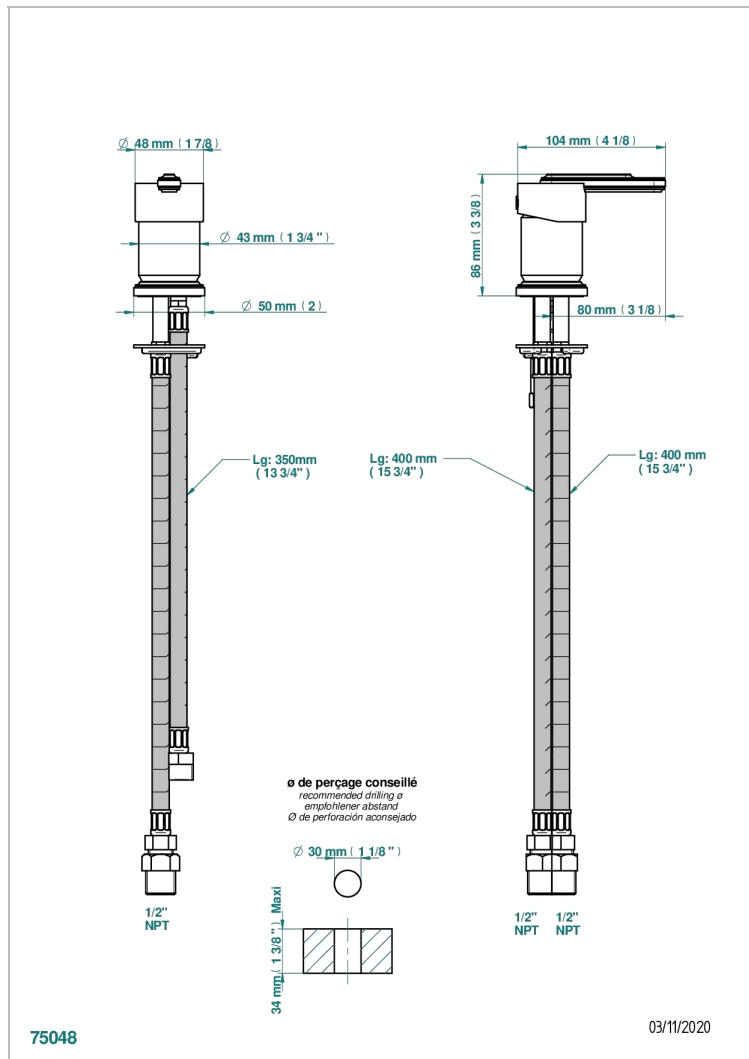

CORVAIR PORTORO WITH LEVER HANDLES

U8J-6523/US

Rim mounted ceramic mixer with cartridge 35 mm

CHARACTERISTIC

- Corvaair Portoro with lever handles
- Rim mounted ceramic mixer with cartridge 35 mm

AVAILABLE FINITIONS