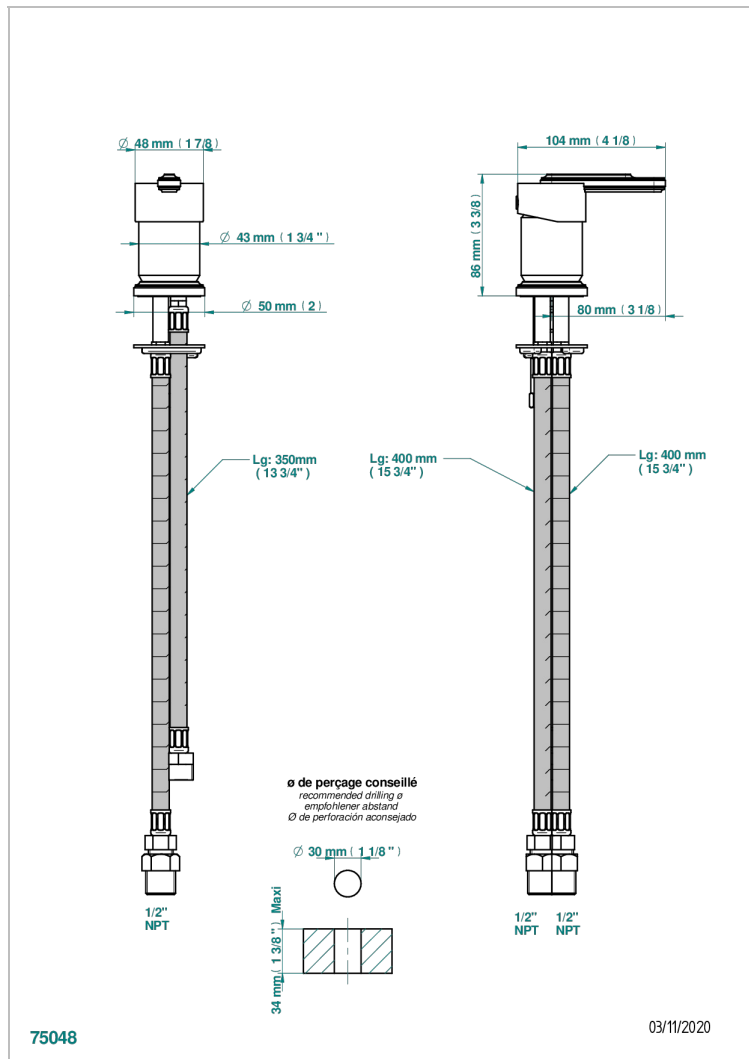

CORVAIR PORTORO

U8H-6523/US

Rim mounted ceramic mixer with cartridge 35 mm

CHARACTERISTIC

- Corvaair Portoro
- Rim mounted ceramic mixer with cartridge 35 mm

AVAILABLE FINITIONS

Black ceram - D30
Blush PVD - H62
Brass color PVD - H49
Brown bronze color PVD - F33
Chrome polished - A02
Gold color PVD - H52