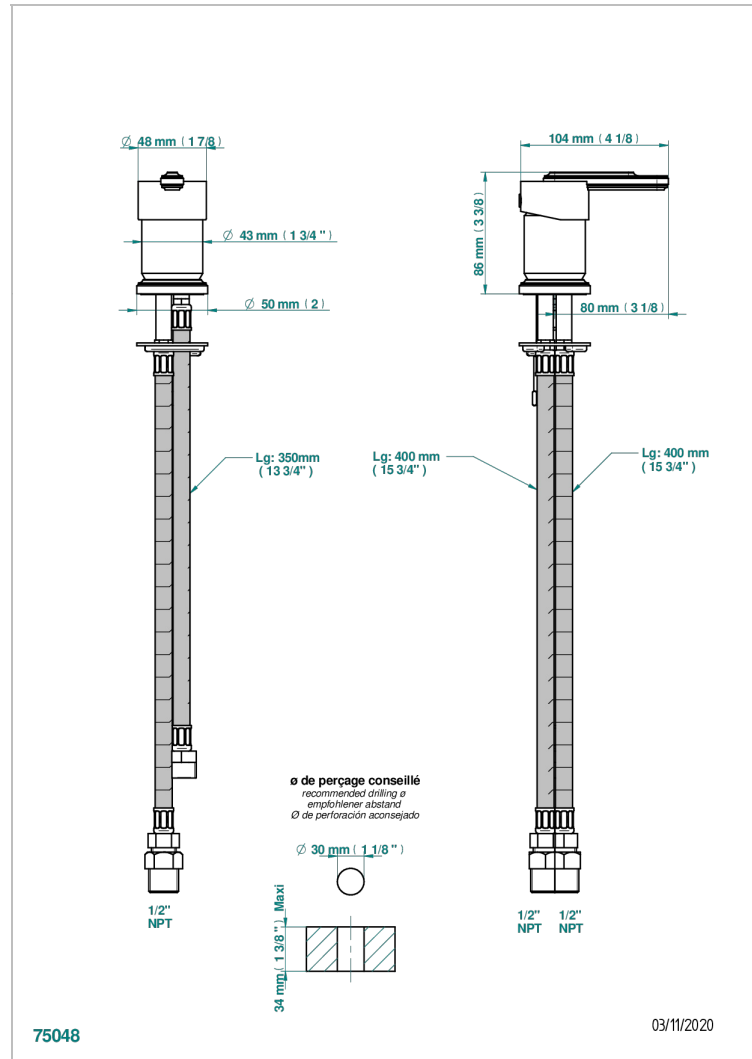

CORVAIR HOWLITE WITH LEVER HANDLES

U8G-6523/US

Rim mounted ceramic mixer with cartridge 35 mm

CHARACTERISTIC

- Corvaire Howlite with lever handles
- Rim mounted ceramic mixer with cartridge 35 mm

AVAILABLE FINITIONS