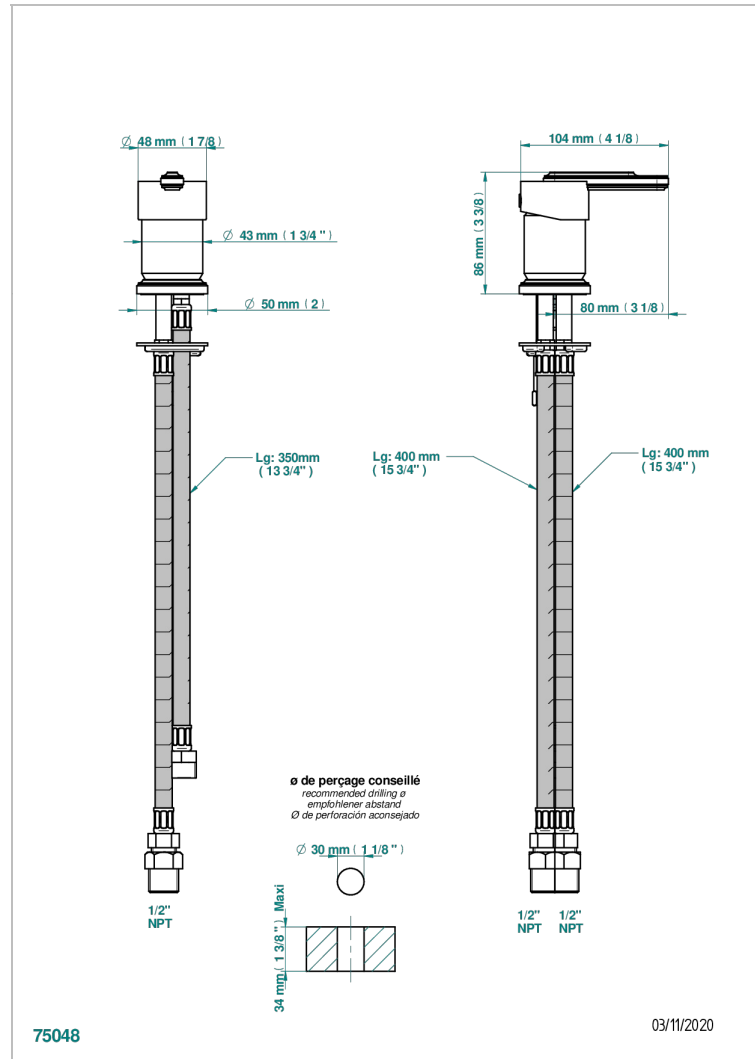

CORVAIR HOWLITE

U8F-6523/US

Rim mounted ceramic mixer with cartridge 35 mm

CHARACTERISTIC

- Corvairst Howlrite
- Rim mounted ceramic mixer with cartridge 35 mm

AVAILABLE FINITIONS

Black ceram - D30
Blush PVD - H62
Brass color PVD - H49
Brown bronze color PVD - F33
Chrome polished - A02
Gold color PVD - H52