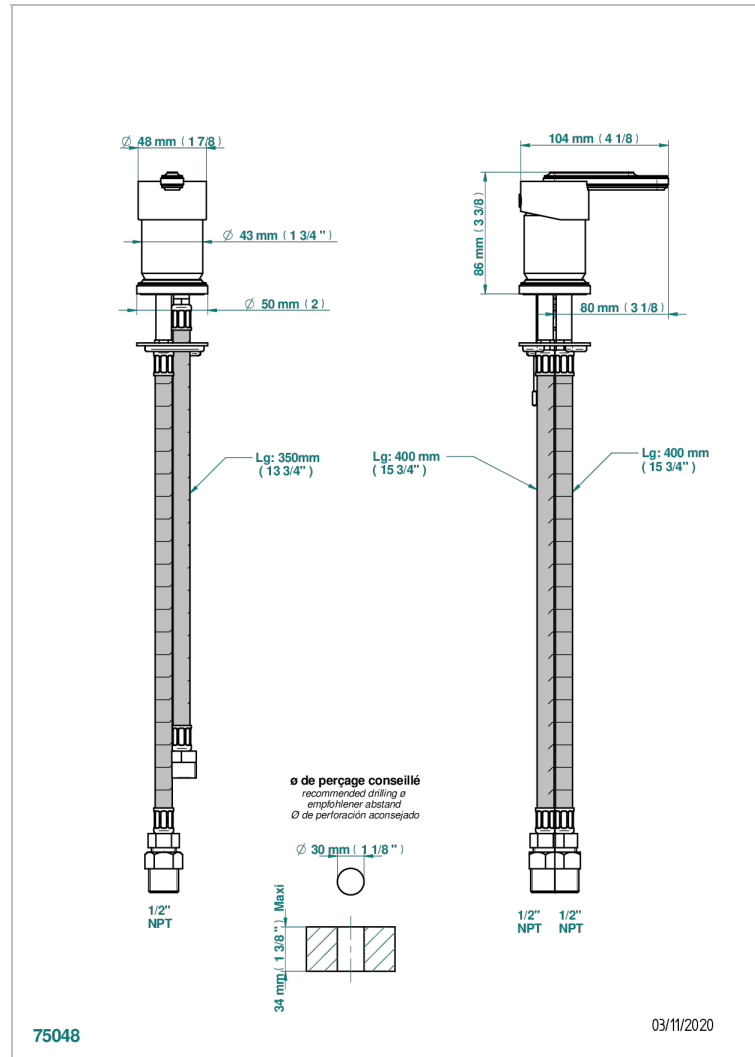

CORVAIR WITH LEVER HANDLES

U8E-6523/US

Rim mounted ceramic mixer with cartridge 35 mm

75048

03/11/2020

CHARACTERISTIC

- Corvaire with lever handles
- Rim mounted ceramic mixer with cartridge 35 mm

AVAILABLE FINITIONS

Umber PVD - H66