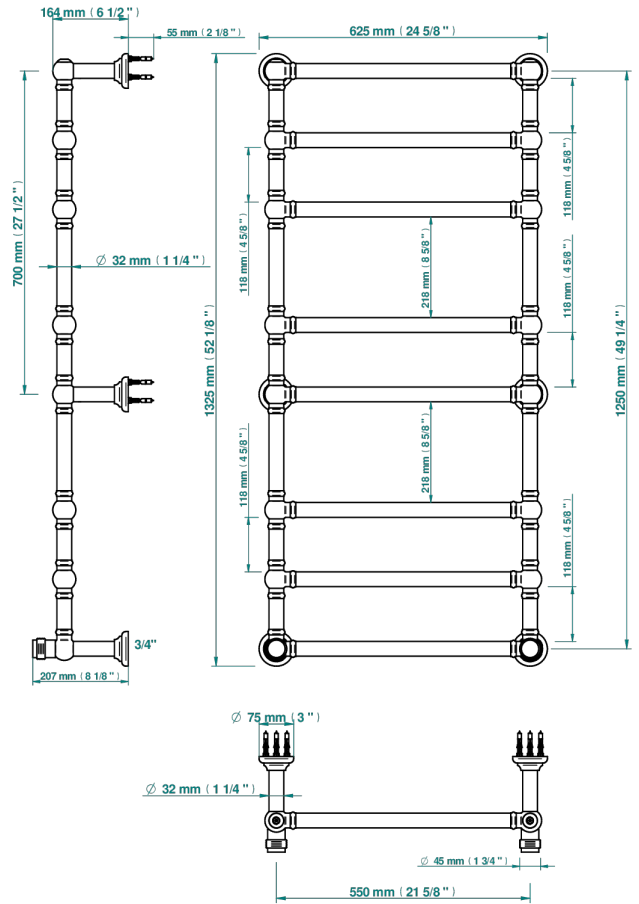

DIPLOMATE GROOVED RINGS

U4B-TWT8H2

Traditional towel warmer, 8 rails, 625 mm x 1325 mm, hydronic with 2 stylised handles

75045

05/11/2020

CHARACTERISTIC

- Diplomate Grooved rings
- Traditional towel warmer, 8 rails, 625 mm x 1325 mm, hydronic with 2 stylised handles

TECHNICAL SPECS

- Pression : 0,5 bars < P < 3 bars (recommandée)
- Pressure : 7.25 psi < P < 43.5 psi (advised)
- Température eau maximale conseillée : 60°C
- Maximum water temperature advised: 140°F
- Hauteur minimale au sol (maximum height from the ground) : 60 cm (24")
- Puissance / Power : 171W à Delta T 30