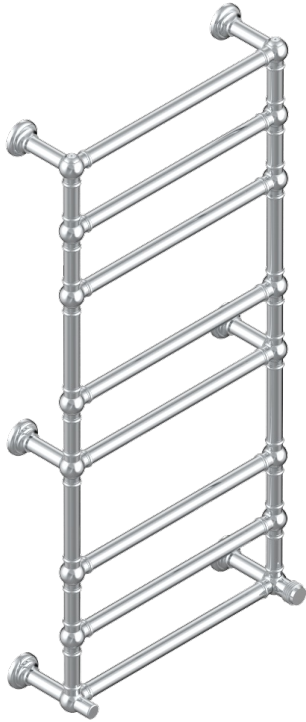

DIPLOMATE GROOVED RINGS

U4B-TWT8H1

Traditional towel warmer, 8 rails, 625 mm x 1325 mm, hydronic with 1 stylised handle

75044

05/11/2020

CHARACTERISTIC

- Diplome Grooved rings
- Traditional towel warmer, 8 rails, 625 mm x 1325 mm, hydronic with 1 stylised handle

TECHNICAL SPECS

- Pression : 0,5 bars < P < 3 bars (recommandée)
- Pressure : 7.25 psi < P < 43.5 psi (advised)
- Température eau maximale conseillée : 60°C
- Maximum water temperature advised: 140°F
- Hauteur minimale au sol (maximum height from the ground) : 60 cm (24")
- Puissance / Power : 171W à Delta T 30

AVAILABLE FINITIONS

Blush PVD - H62
Brass color PVD - H49
Brown bronze color PVD - F33
Gold color PVD - H52
Graphite PVD - H64
Lacquered light bronze - D01

Matt Umber PVD - H67
Matt blush PVD - H60
Matt brass color PVD - H50
Matt brown bronze color PVD - F34
Matt chrome - C02
Matt gold - F07

Matt gold color PVD - H53
Matt graphite PVD - H65
Matt nickel (color finish) - C01
Matt nickel color PVD - H56
Nickel color PVD - H55
Polished chrome (color finish) - A02

Polished gold (color finish) - F01
Polished nickel - B01
Soft gold - F30
Soft matt gold - F31
Umber PVD - H66