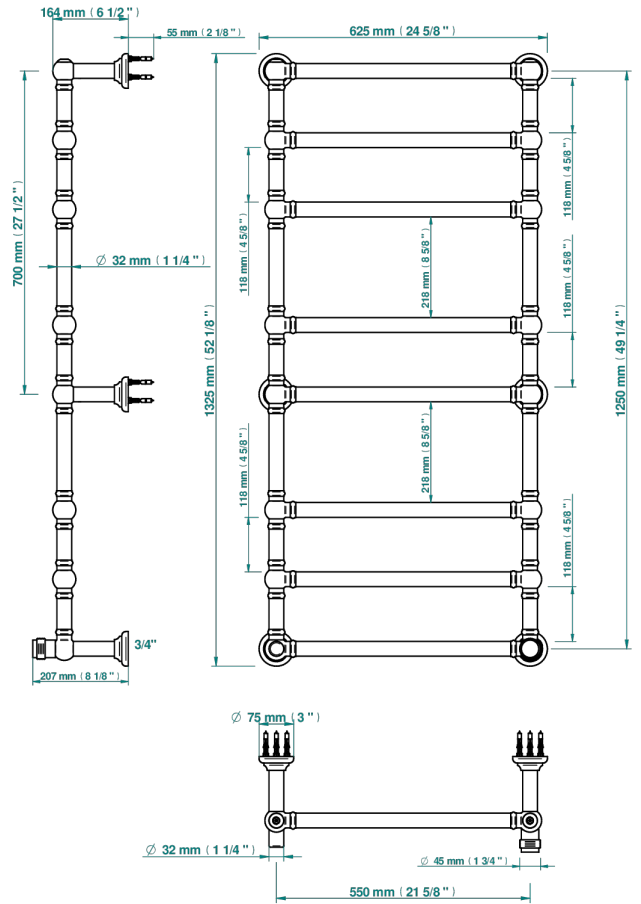

DIPLOMATE GROOVED RINGS

U4B-TWT8H1

Traditional towel warmer, 8 rails, 625 mm x 1325 mm, hydronic with 1 stylised handle

75044

05/11/2020

CHARACTERISTIC

- Diplome Grooved rings
- Traditional towel warmer, 8 rails, 625 mm x 1325 mm, hydronic with 1 stylised handle

TECHNICAL SPECS

- Pression : 0,5 bars < P < 3 bars (recommandée)
- Pressure : 7.25 psi < P < 43.5 psi (advised)
- Température eau maximale conseillée : 60°C
- Maximum water temperature advised: 140°F
- Hauteur minimale au sol (maximum height from the ground) : 60 cm (24")
- Puissance / Power : 171W à Delta T 30